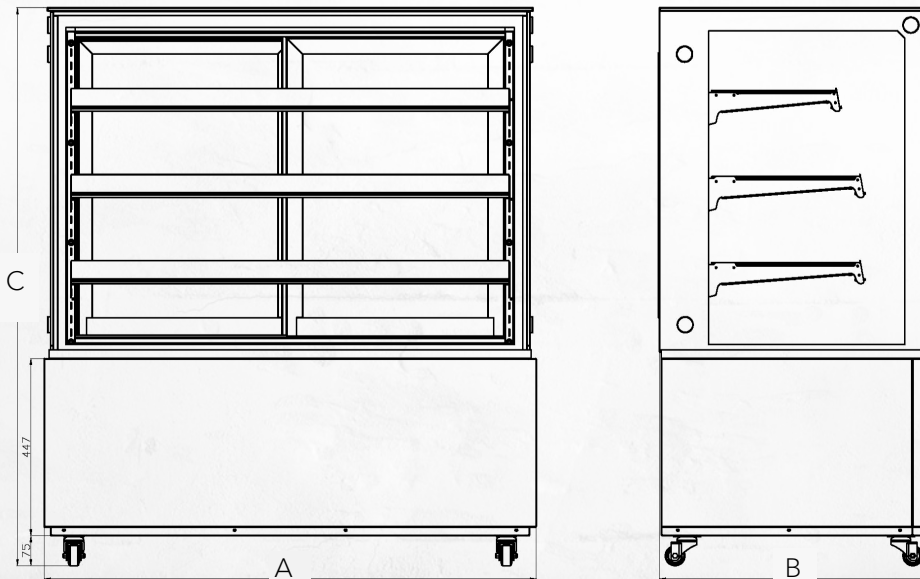

CGSM SERIES 56

REFRIGERATED DISPLAY CASES - STRAIGHT SIDED

MODEL		PRODUCT DIMENSIONS					SHIPPING DIMENSIONS				DOORS	SHELVES	HP	AMPS
		WIDTH (A)	DEPTH (B)	HEIGHT (C)	WEIGHT LB/KG	CAPAC. (L/CUFT)	WIDTH	DEPTH	HEIGHT	WEIGHT LB/KG				
CGSM-3756	INCH	37.0	27.1	55.3	357.1	390.0	39.7	29.9	55.5	418.8	2.0	3.0	1/5	4.5
	MM	941.0	689.5	1,405.7	162.0	13.8	1,310.0	760.0	1,520.0	190.0				
CGSM-4956	INCH	48.9	27.1	55.3	357.1	530.0	48.8	29.9	55.5	504.8	2.0	3.0	1/5	4.9
	MM	1241.0	689.5	1,405.7	162.0	18.7	1,310.0	760.0	1,520.0	229.0				
CGSM-6156	INCH	60.7	27.1	55.3	504.8	670.0	63.3	29.9	59.8	555.5	2.0	3.0	1/3	4.9
	MM	1,540.0	689.5	1,405.7	229.0	23.7	1,610.0	760.0	1,520.0	252.0				
CGSM-7356	INCH	72.5	27.1	55.3	540.1	810.0	75.1	29.9	59.8	639.3	2.0	3.0	1/3	4.9
	MM	1,840.0	689.5	1,405.7	245.0	28.6	1,910.0	760.0	1,520.0	290.0				

VOLTAGE	NEMA PLUG	CORD LENGTH	REFRIGERANT	TEMPERATURE RANGE	 NEMA 5-15P
110-120~	5-15P	≥1.8m	R290	0-12C 32-53F	

LINE DRAWINGS

EFI Sales Ltd.
Toronto Office & DC
515 Hanlon Creek Blvd.
Guelph, ON, N1C 0A1

EFI Sales Ltd.
Vancouver Office & DC
26895 Gloucester Way
Langley, BC, V4W 3Y3

(888) 565-9920 Toll Free
(519) 822-1895 Toronto
(604) 607-8850 Vancouver