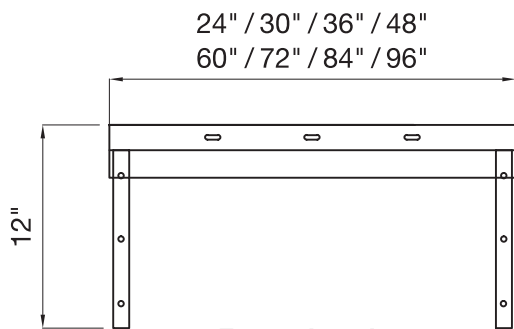

## Wall Shelves Stainless Steel with Flat Front Edge

- All stainless steel construction
- Heavy-duty 18-gauge polished stainless steel
- 1" stainless steel risers on sides and back edge
- Flat nose front edge for strength and elegance
- Stainless steel side mounts and rear riser are pre-drilled for mounting
- NSF approved
- Choose from 2 depths: 12" or 15"  
and from 6 widths: 24"/30"/36"/48"/60"/72"/84"/96"  
(not all size combinations are available)

**Side elevation  
shows shelf depths**

**Front elevation  
shows shelf widths**

<b>REL-WS-1224</b>	12"D x 24"W Wall Shelf, Flat Front
<b>REL-WS-1230</b>	12"D x 30"W Wall Shelf, Flat Front
<b>REL-WS-1524</b>	15"D x 24"W Wall Shelf, Flat Front
<b>REL-WS-1530</b>	15"D x 30"W Wall Shelf, Flat Front
<b>REL-WS-1536</b>	15"D x 36"W Wall Shelf, Flat Front
<b>REL-WS-1548</b>	15"D x 48"W Wall Shelf, Flat Front
<b>REL-WS-1560</b>	15"D x 60"W Wall Shelf, Flat Front
<b>REL-WS-1572</b>	15"D x 72"W Wall Shelf, Flat Front
<b>REL-WS-1584</b>	15"D x 84"W Wall Shelf, Flat Front
<b>REL-WS-1596</b>	15"D x 96"W Wall Shelf, Flat Front