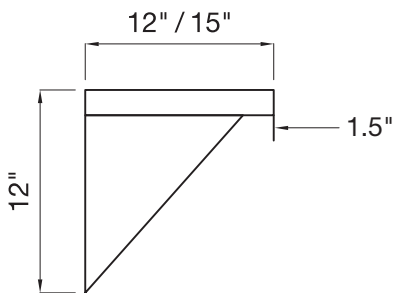

## Wall Shelves Stainless Steel with Flat Front Edge

- All stainless steel construction
- Heavy-duty 18-gauge polished stainless steel
- 1" stainless steel risers on sides and back edge
- Flat nose front edge for strength and elegance
- Stainless steel side mounts and rear riser are pre-drilled for mounting
- NSF approved
- Choose from 2 depths: 12" or 15"  
and from 6 widths: 24"/30"/36"/48"/60"/72"/84"/96"  
(not all size combinations are available)

**Side elevation  
shows shelf depths**

**Front elevation  
shows shelf widths**

<b>REL-WS-1224</b>	12"D x 24"W Wall Shelf, Flat Front
<b>REL-WS-1230</b>	12"D x 30"W Wall Shelf, Flat Front
<b>REL-WS-1524</b>	15"D x 24"W Wall Shelf, Flat Front
<b>REL-WS-1530</b>	15"D x 30"W Wall Shelf, Flat Front
<b>REL-WS-1536</b>	15"D x 36"W Wall Shelf, Flat Front
<b>REL-WS-1548</b>	15"D x 48"W Wall Shelf, Flat Front
<b>REL-WS-1560</b>	15"D x 60"W Wall Shelf, Flat Front
<b>REL-WS-1572</b>	15"D x 72"W Wall Shelf, Flat Front
<b>REL-WS-1584</b>	15"D x 84"W Wall Shelf, Flat Front
<b>REL-WS-1596</b>	15"D x 96"W Wall Shelf, Flat Front