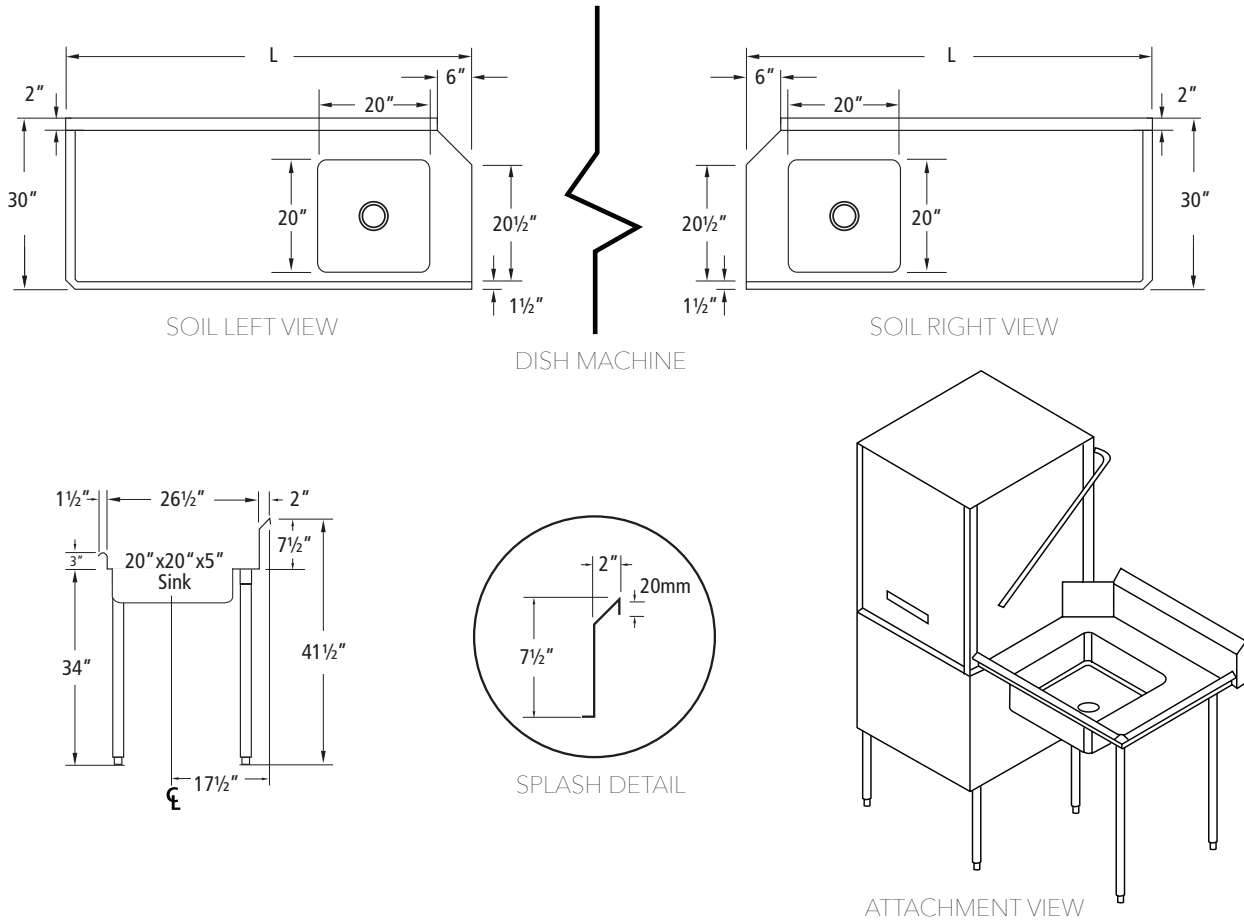

Equipment for the Foodservice Industry

value + quality + service

STAINLESS STEEL SOIL DISH TABLE

7 1/2" EXTRA LARGE
BOLD LOOKING BACKSPLASH
WITH 2" RETURN & TILE EDGE

SIST48R

STAINLESS STEEL SOIL DISH TABLE

Features

Features:

- Dish table system consists of soil and clean sections
- Standard soil section comes with a 5" deep sink bowl
- Pre-rinse drain basket is included with each soil section
- Table is furnished with a 7 1/2" backsplash and a 2" return
- Soil section comes with 8" center knockouts for standard wall mount faucets (faucets not included)
- Wall clips are provided for a neat and easy

installation

- Tables are made from 16 gauge, Type 304 stainless steel with stainless steel gussets and channels
- All TIG welded
- Welded areas are blended to a satin finish to match adjacent surfaces
- All gussets are welded to stainless steel support channels
- Each dish table comes with 2 stainless steel legs with adjustable ABS bullet feet

STAINLESS STEEL SOIL DISH TABLE

Specifications

Product #	Width	Shipping Dimensions			Weight (lbs)
		W"	D"	H"	
SIST36L	36	38	33	13	49
SIST36R	36	38	33	13	49
SIST48L	48	50	33	13	58
SIST48R	48	50	33	13	58
SIST60L	60	62	33	13	67
SIST60R	60	62	33	13	67
SIST72L	72	74	33	13	76
SIST72R	72	74	33	13	76
SIST84L	84	86	33	13	785
SIST84R	84	86	33	13	85
SIST96L	96	98	33	13	95
SIST96R	96	98	33	13	95