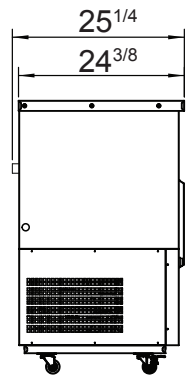

www.atosa.com | www.atosausa.com

California, Colorado, Florida, Georgia, Illinois,

New Jersey, Ohio, Texas, Washington

SPECIFICATIONS

Models	Door	Capacity (Cu.Ft.)	Shelves	Casters (inch)	Amps (A)	Voltage (V/Hz/Ph)	HP	Refrigerant	Exterior Dimensions (inch)	Net Weight (lb)	Gross Weight (lb)
SBB48SGGRAUS1	2	11.5	4	2	2.3	115/60/1	1/7	R290	48×24 ^{1/2} ×40 ^{1/8}	205	249
SBB69SGGRAUS1	2	18.6	4	2	2.3	115/60/1	1/7	R290	68×24 ^{1/2} ×40 ^{1/8}	247	298

PLAN VIEW

SBB48SGGRAUS1

SBB69SGGRAUS1

*Interior Dimensions

Epoxy shelves

Door lock

Temperature control

NEMA 5-15P