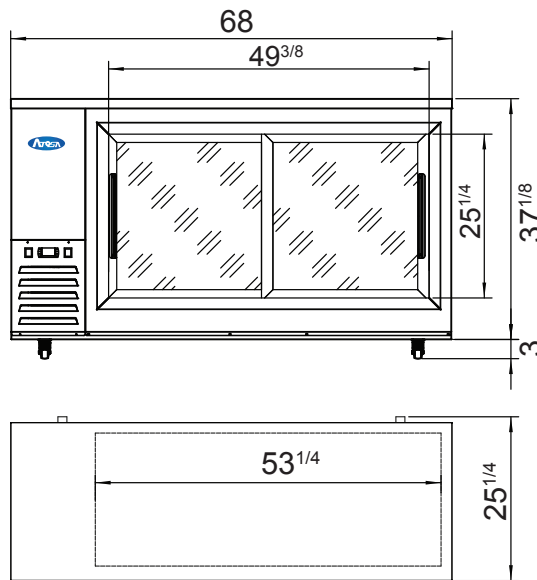

www.atosa.com | www.atosausa.com

California, Colorado, Florida, Georgia, Illinois,

New Jersey, Ohio, Texas, Washington

SPECIFICATIONS

Models	Door	Capacity (Cu.Ft.)	Shelves	Casters (inch)	Amps (A)	Voltage (V/Hz/Ph)	HP	Refrigerant	Exterior Dimensions (inch)	Net Weight (lb)	Gross Weight (lb)
SBB48SGGRAUS1	2	11.5	4	2	2.3	115/60/1	1/7	R290	48×24 ^{1/2} ×40 ^{1/8}	205	249
SBB69SGGRAUS1	2	18.6	4	2	2.3	115/60/1	1/7	R290	68×24 ^{1/2} ×40 ^{1/8}	247	298

PLAN VIEW

SBB48SGGRAUS1

SBB69SGGRAUS1

*Interior Dimensions

Epoxy shelves

Door lock

Temperature control

NEMA 5-15P