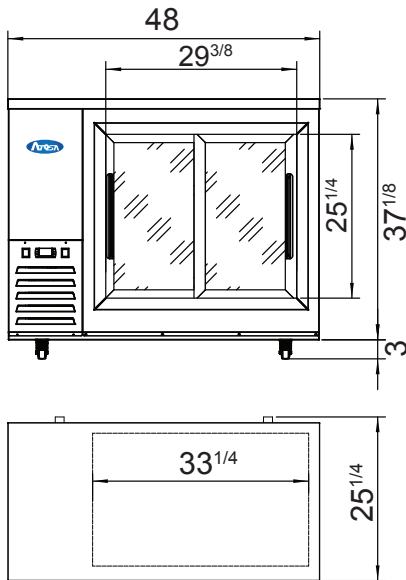

www.atosa.com | www.atosausa.com

California, Colorado, Florida, Georgia, Illinois,

New Jersey, Ohio, Texas, Washington

SPECIFICATIONS

Models	Door	Capacity (Cu.Ft.)	Shelves	Casters (inch)	Amps (A)	Voltage (V/Hz/Ph)	HP	Refrigerant	Exterior Dimensions (inch)	Net Weight (lb)	Gross Weight (lb)
SBB48SGGRAUS1	2	11.5	4	2	2.3	115/60/1	1/7	R290	48×24 ^{1/2} ×40 ^{1/8}	205	249
SBB69SGGRAUS1	2	18.6	4	2	2.3	115/60/1	1/7	R290	68×24 ^{1/2} ×40 ^{1/8}	247	298

PLAN VIEW

SBB48SGGRAUS1

SBB69SGGRAUS1

*Interior Dimensions

Epoxy shelves

Door lock

Temperature control

NEMA 5-15P