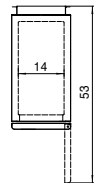

SPECIFICATIONS

Models	Door	Capacity (Cu.Ft.)	Shelves	Casters (inch)	Rated Current (A)	Voltage (V/Hz/Ph)	HP	Refrigerant	Exterior Dimensions (inch)	Net Weight (lb)	Gross Weight (lb)
MBF15RSGR	1	13	3	4	2.1	115/60/1	1/7	R290	17 ^{3/4} ×37×81 ^{1/4}	192	270
MBF15RSGRL	1	13	3	4	2.1	115/60/1	1/7	R290	17 ^{3/4} ×37×81 ^{1/4}	192	270
MBF8004GR	1	21.4	3	4	2.1	115/60/1	1/7	R290	28 ^{3/4} ×31 ^{3/4} ×81 ^{1/4}	220	254
MBF8005GR	2	43.2	6	4	3.2	115/60/1	1/5	R290	51 ^{3/4} ×31 ^{3/4} ×81 ^{1/4}	340	390
MBF8006GR	3	64.9	9	4	4.2	115/60/1	1/4	R290	77 ^{3/4} ×31 ^{3/4} ×81 ^{1/4}	472	551

PLAN VIEW

MBF8004GR

MBF8005GR

MBF8006GR

*Interior Dimensions

SELF-CLOSING AND STAY OPEN DOOR FEATURE

MBF15RSGR

MBF15RSGRL

Casters

Epoxy shelves

Door lock

Down duct

Temperature control

NEMA 5-15P

NEMA 15A/125V