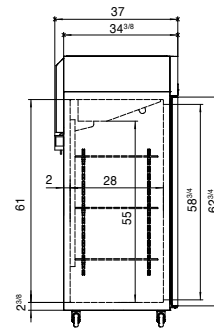

SPECIFICATIONS

Models	Door	Capacity (Cu.Ft.)	Shelves	Casters (inch)	Rated Current (A)	Voltage (V/Hz/Ph)	HP	Refrigerant	Exterior Dimensions (inch)	Net Weight (lb)	Gross Weight (lb)
MBF15RSGR	1	13	3	4	2.1	115/60/1	1/7	R290	17 ^{3/4} ×37×81 ^{1/4}	192	270
MBF15RSGRL	1	13	3	4	2.1	115/60/1	1/7	R290	17 ^{3/4} ×37×81 ^{1/4}	192	270
MBF8004GR	1	21.4	3	4	2.1	115/60/1	1/7	R290	28 ^{3/4} ×31 ^{3/4} ×81 ^{1/4}	220	254
MBF8005GR	2	43.2	6	4	3.2	115/60/1	1/5	R290	51 ^{3/4} ×31 ^{3/4} ×81 ^{1/4}	340	390
MBF8006GR	3	64.9	9	4	4.2	115/60/1	1/4	R290	77 ^{3/4} ×31 ^{3/4} ×81 ^{1/4}	472	551

PLAN VIEW

MBF8004GR

MBF8005GR

MBF8006GR

*Interior Dimensions

SELF-CLOSING AND STAY OPEN DOOR FEATURE

MBF15RSGR

MBF15RSGRL