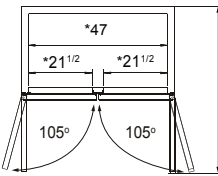

SPECIFICATIONS

Models	Door	Capacity (Cu.Ft.)	Shelves	Casters (inch)	Rated Current (A)	Voltage (V/Hz/Ph)	HP	Refrigerant	Exterior Dimensions (inch)	Net Weight (lb)	Gross Weight (lb)
MBF15RSGR	1	13	3	4	2.1	115/60/1	1/7	R290	17 ^{3/4} ×37×81 ^{1/4}	192	270
MBF15RSGRL	1	13	3	4	2.1	115/60/1	1/7	R290	17 ^{3/4} ×37×81 ^{1/4}	192	270
MBF8004GR	1	21.4	3	4	2.1	115/60/1	1/7	R290	28 ^{3/4} ×31 ^{3/4} ×81 ^{1/4}	220	254
MBF8005GR	2	43.2	6	4	3.2	115/60/1	1/5	R290	51 ^{3/4} ×31 ^{3/4} ×81 ^{1/4}	340	390
MBF8006GR	3	64.9	9	4	4.2	115/60/1	1/4	R290	77 ^{3/4} ×31 ^{3/4} ×81 ^{1/4}	472	551

PLAN VIEW

MBF8004GR

MBF8005GR

MBF8006GR

*Interior Dimensions

SELF-CLOSING AND STAY OPEN DOOR FEATURE

MBF15RSGR

MBF15RSGRL