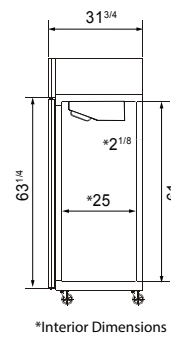

SPECIFICATIONS

Models	Door	Capacity (Cu.Ft.)	Shelves	Casters (inch)	Rated Current (A)	Voltage (V/Hz/Ph)	HP	Refrigerant	Exterior Dimensions (inch)	Net Weight (lb)	Gross Weight (lb)
MBF15RSGR	1	13	3	4	2.1	115/60/1	1/7	R290	17 ^{3/4} ×37×81 ^{1/4}	192	270
MBF15RSGRL	1	13	3	4	2.1	115/60/1	1/7	R290	17 ^{3/4} ×37×81 ^{1/4}	192	270
MBF8004GR	1	21.4	3	4	2.1	115/60/1	1/7	R290	28 ^{3/4} ×31 ^{3/4} ×81 ^{1/4}	220	254
MBF8005GR	2	43.2	6	4	3.2	115/60/1	1/5	R290	51 ^{3/4} ×31 ^{3/4} ×81 ^{1/4}	340	390
MBF8006GR	3	64.9	9	4	4.2	115/60/1	1/4	R290	77 ^{3/4} ×31 ^{3/4} ×81 ^{1/4}	472	551

PLAN VIEW

MBF8004GR

MBF8005GR

MBF8006GR

*Interior Dimensions

SELF-CLOSING AND STAY OPEN DOOR FEATURE

MBF15RSGR

MBF15RSGRL

Casters

Epoxy shelves

Door lock

Down duct

Temperature control

NEMA 5-15P

NEMA 15A/125V