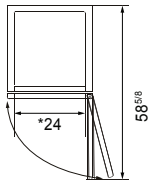

SPECIFICATIONS

Models	Door	Capacity (Cu.Ft.)	Shelves	Casters (inch)	Rated Current (A)	Voltage (V/Hz/Ph)	HP	Refrigerant	Exterior Dimensions (inch)	Net Weight (lb)	Gross Weight (lb)
MBF15RSGR	1	13	3	4	2.1	115/60/1	1/7	R290	17 ^{3/4} ×37×81 ^{1/4}	192	270
MBF15RSGRL	1	13	3	4	2.1	115/60/1	1/7	R290	17 ^{3/4} ×37×81 ^{1/4}	192	270
MBF8004GR	1	21.4	3	4	2.1	115/60/1	1/7	R290	28 ^{3/4} ×31 ^{3/4} ×81 ^{1/4}	220	254
MBF8005GR	2	43.2	6	4	3.2	115/60/1	1/5	R290	51 ^{3/4} ×31 ^{3/4} ×81 ^{1/4}	340	390
MBF8006GR	3	64.9	9	4	4.2	115/60/1	1/4	R290	77 ^{3/4} ×31 ^{3/4} ×81 ^{1/4}	472	551

PLAN VIEW

MBF8004GR

MBF8005GR

MBF8006GR

*Interior Dimensions

SELF-CLOSING AND STAY OPEN DOOR FEATURE

MBF15RSGR

MBF15RSGRL

Casters

Epoxy shelves

Door lock

Down duct

Temperature control

NEMA 5-15P

NEMA 15A/125V