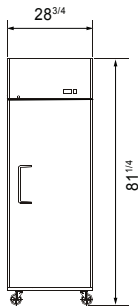

PLAN VIEW

MBF8004GR