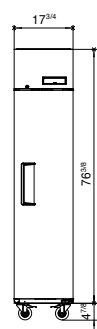

SPECIFICATIONS

Models	Door	Capacity (Cu.Ft.)	Shelves	Casters (inch)	Rated Current (A)	Voltage (V/Hz/Ph)	HP	Refrigerant	Exterior Dimensions (inch)	Net Weight (lb)	Gross Weight (lb)
MBF15RSGR	1	13	3	4	2.1	115/60/1	1/7	R290	17 ^{3/4} ×37×81 ^{1/4}	192	270
MBF15RSGRL	1	13	3	4	2.1	115/60/1	1/7	R290	17 ^{3/4} ×37×81 ^{1/4}	192	270
MBF8004GR	1	21.4	3	4	2.1	115/60/1	1/7	R290	28 ^{3/4} ×31 ^{3/4} ×81 ^{1/4}	220	254
MBF8005GR	2	43.2	6	4	3.2	115/60/1	1/5	R290	51 ^{3/4} ×31 ^{3/4} ×81 ^{1/4}	340	390
MBF8006GR	3	64.9	9	4	4.2	115/60/1	1/4	R290	77 ^{3/4} ×31 ^{3/4} ×81 ^{1/4}	472	551

PLAN VIEW

MBF8004GR

MBF8005GR

MBF8006GR

*Interior Dimensions

SELF-CLOSING AND STAY OPEN DOOR FEATURE

MBF15RSGR

MBF15RSGRL

Casters

Epoxy shelves

Door lock

Down duct

Temperature control

NEMA 5-15P

NEMA 15A/125V