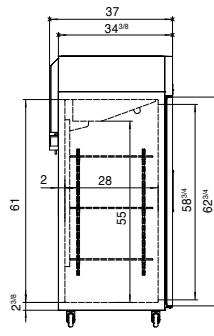

SPECIFICATIONS

Models	Door	Capacity (Cu.Ft.)	Shelves	Casters (inch)	Rated Current (A)	Voltage (V/Hz/Ph)	HP	Refrigerant	Exterior Dimensions (inch)	Net Weight (lb)	Gross Weight (lb)
MBF15RSGR	1	13	3	4	2.1	115/60/1	1/7	R290	17 ^{3/4} ×37×81 ^{1/4}	192	270
MBF15RSGRL	1	13	3	4	2.1	115/60/1	1/7	R290	17 ^{3/4} ×37×81 ^{1/4}	192	270
MBF8004GR	1	21.4	3	4	2.1	115/60/1	1/7	R290	28 ^{3/4} ×31 ^{3/4} ×81 ^{1/4}	220	254
MBF8005GR	2	43.2	6	4	3.2	115/60/1	1/5	R290	51 ^{3/4} ×31 ^{3/4} ×81 ^{1/4}	340	390
MBF8006GR	3	64.9	9	4	4.2	115/60/1	1/4	R290	77 ^{3/4} ×31 ^{3/4} ×81 ^{1/4}	472	551

PLAN VIEW

MBF8004GR

MBF8005GR

MBF8006GR

*Interior Dimensions

SELF-CLOSING AND STAY OPEN DOOR FEATURE

MBF15RSGR

MBF15RSGRL