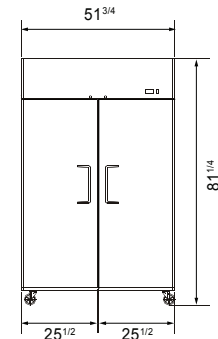

SPECIFICATIONS

Models	Door	Capacity (Cu.Ft.)	Shelves	Casters (inch)	Rated Current (A)	Voltage (V/Hz/Ph)	HP	Refrigerant	Exterior Dimensions (inch)	Net Weight (lb)	Gross Weight (lb)
MBF15RSGR	1	13	3	4	2.1	115/60/1	1/7	R290	17 ^{3/4} ×37×81 ^{1/4}	192	270
MBF15RSGRL	1	13	3	4	2.1	115/60/1	1/7	R290	17 ^{3/4} ×37×81 ^{1/4}	192	270
MBF8004GR	1	21.4	3	4	2.1	115/60/1	1/7	R290	28 ^{3/4} ×31 ^{3/4} ×81 ^{1/4}	220	254
MBF8005GR	2	43.2	6	4	3.2	115/60/1	1/5	R290	51 ^{3/4} ×31 ^{3/4} ×81 ^{1/4}	340	390
MBF8006GR	3	64.9	9	4	4.2	115/60/1	1/4	R290	77 ^{3/4} ×31 ^{3/4} ×81 ^{1/4}	472	551

PLAN VIEW

MBF8004GR

MBF8005GR

MBF8006GR

*Interior Dimensions

SELF-CLOSING AND STAY OPEN DOOR FEATURE

MBF15RSGR

MBF15RSGRL