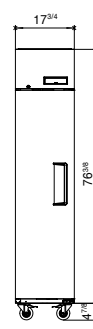

SPECIFICATIONS

Models	Door	Capacity (Cu.Ft.)	Shelves	Casters (inch)	Rated Current (A)	Voltage (V/Hz/Ph)	HP	Refrigerant	Exterior Dimensions (inch)	Net Weight (lb)	Gross Weight (lb)
MBF15RSGR	1	13	3	4	2.1	115/60/1	1/7	R290	17 ^{3/4} ×37×81 ^{1/4}	192	270
MBF15RSGRL	1	13	3	4	2.1	115/60/1	1/7	R290	17 ^{3/4} ×37×81 ^{1/4}	192	270
MBF8004GR	1	21.4	3	4	2.1	115/60/1	1/7	R290	28 ^{3/4} ×31 ^{3/4} ×81 ^{1/4}	220	254
MBF8005GR	2	43.2	6	4	3.2	115/60/1	1/5	R290	51 ^{3/4} ×31 ^{3/4} ×81 ^{1/4}	340	390
MBF8006GR	3	64.9	9	4	4.2	115/60/1	1/4	R290	77 ^{3/4} ×31 ^{3/4} ×81 ^{1/4}	472	551

PLAN VIEW

MBF8004GR

MBF8005GR

MBF8006GR

*Interior Dimensions

SELF-CLOSING AND STAY OPEN DOOR FEATURE

MBF15RSGR

MBF15RSGRL

Casters

Epoxy shelves

Door lock

Down duct

Temperature control

NEMA 5-15P

NEMA 15A/125V