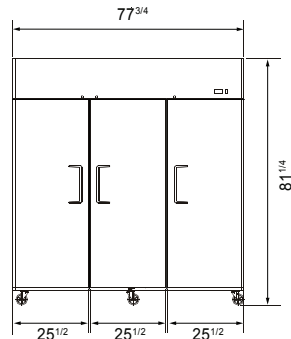

SPECIFICATIONS

Models	Door	Capacity (Cu.Ft.)	Shelves	Casters (inch)	Rated Current (A)	Voltage (V/Hz/Ph)	HP	Refrigerant	Exterior Dimensions (inch)	Net Weight (lb)	Gross Weight (lb)
MBF15RSGR	1	13	3	4	2.1	115/60/1	1/7	R290	17 ^{3/4} ×37×81 ^{1/4}	192	270
MBF15RSGRL	1	13	3	4	2.1	115/60/1	1/7	R290	17 ^{3/4} ×37×81 ^{1/4}	192	270
MBF8004GR	1	21.4	3	4	2.1	115/60/1	1/7	R290	28 ^{3/4} ×31 ^{3/4} ×81 ^{1/4}	220	254
MBF8005GR	2	43.2	6	4	3.2	115/60/1	1/5	R290	51 ^{3/4} ×31 ^{3/4} ×81 ^{1/4}	340	390
MBF8006GR	3	64.9	9	4	4.2	115/60/1	1/4	R290	77 ^{3/4} ×31 ^{3/4} ×81 ^{1/4}	472	551

PLAN VIEW

MBF8004GR

MBF8005GR

MBF8006GR

*Interior Dimensions

SELF-CLOSING AND STAY OPEN DOOR FEATURE

MBF15RSGR

MBF15RSGRL