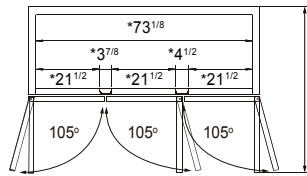

SPECIFICATIONS

Models	Door	Capacity (Cu.Ft.)	Shelves	Casters (inch)	Rated Current (A)	Voltage (V/Hz/Ph)	HP	Refrigerant	Exterior Dimensions (inch)	Net Weight (lb)	Gross Weight (lb)
MBF15RSGR	1	13	3	4	2.1	115/60/1	1/7	R290	17 ^{3/4} ×37×81 ^{1/4}	192	270
MBF15RSGRL	1	13	3	4	2.1	115/60/1	1/7	R290	17 ^{3/4} ×37×81 ^{1/4}	192	270
MBF8004GR	1	21.4	3	4	2.1	115/60/1	1/7	R290	28 ^{3/4} ×31 ^{3/4} ×81 ^{1/4}	220	254
MBF8005GR	2	43.2	6	4	3.2	115/60/1	1/5	R290	51 ^{3/4} ×31 ^{3/4} ×81 ^{1/4}	340	390
MBF8006GR	3	64.9	9	4	4.2	115/60/1	1/4	R290	77 ^{3/4} ×31 ^{3/4} ×81 ^{1/4}	472	551

PLAN VIEW

MBF8004GR

MBF8005GR

MBF8006GR

*Interior Dimensions

SELF-CLOSING AND STAY OPEN DOOR FEATURE

MBF15RSGR

MBF15RSGRL