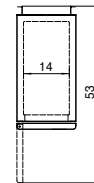

SPECIFICATIONS

Models	Door	Capacity (Cu.Ft.)	Shelves	Casters (inch)	Rated Current (A)	Voltage (V/Hz/Ph)	HP	Refrigerant	Exterior Dimensions (inch)	Net Weight (lb)	Gross Weight (lb)
MBF15RSGR	1	13	3	4	2.1	115/60/1	1/7	R290	17 ^{3/4} ×37×81 ^{1/4}	192	270
MBF15RSGRL	1	13	3	4	2.1	115/60/1	1/7	R290	17 ^{3/4} ×37×81 ^{1/4}	192	270
MBF8004GR	1	21.4	3	4	2.1	115/60/1	1/7	R290	28 ^{3/4} ×31 ^{3/4} ×81 ^{1/4}	220	254
MBF8005GR	2	43.2	6	4	3.2	115/60/1	1/5	R290	51 ^{3/4} ×31 ^{3/4} ×81 ^{1/4}	340	390
MBF8006GR	3	64.9	9	4	4.2	115/60/1	1/4	R290	77 ^{3/4} ×31 ^{3/4} ×81 ^{1/4}	472	551

PLAN VIEW

MBF8004GR

MBF8005GR

MBF8006GR

*Interior Dimensions

SELF-CLOSING AND STAY OPEN DOOR FEATURE

MBF15RSGR

MBF15RSGRL

Casters

Epoxy shelves

Door lock

Down duct

Temperature control

NEMA 5-15P

NEMA 15A/125V