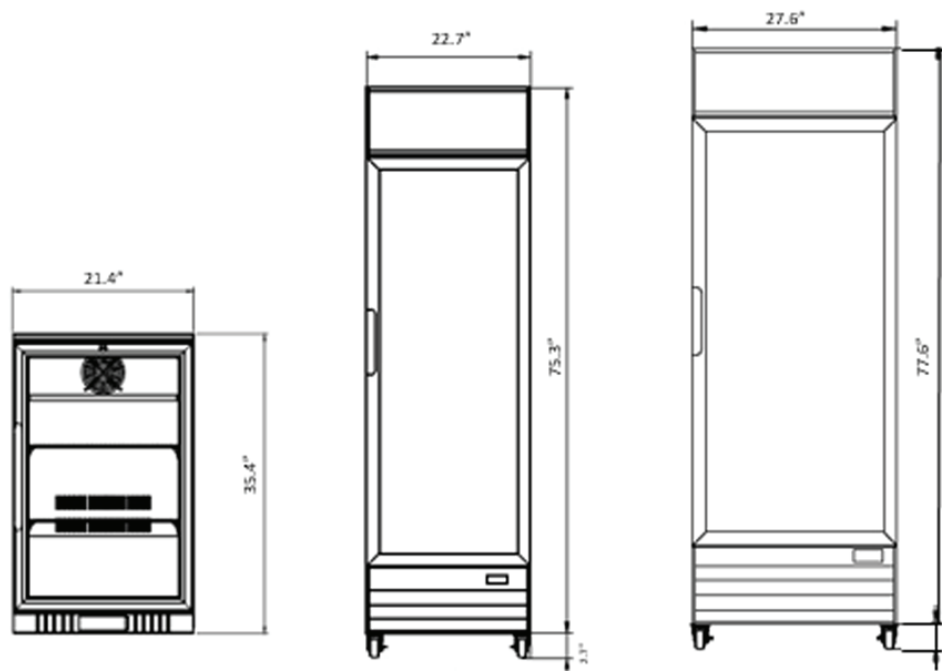

Glass Door Coolers

Single Swing Doors

KGM-7

KGM-13

KGM-23

MODEL NUMBER	EXTERNAL DIMS (IN) W x D x H	INTERNAL DIMS (IN) W x D x H	SHELVES	STORAGE (CU-FT)	AMPS	COMPRESSOR SIZE (HP)	NET WEIGHT (LBS)	GROSS WEIGHT (LBS)	SHIPPING DIMS (IN) W x D x H
KGM-7	21.4" x 25.4" x 35.4"	20.4" x 16.3" x 26.9"	2	5.2	1.3	1/8	117	125	23.2" x 27.1" x 38.9"
KGM-13	22.7" x 23.8" x 78"	19" x 16.9" x 62.2"	5	11.6	1.6	1/5	172	176	24.6" x 24.8" x 80.5"
KGM-23	27.6" x 31.1" x 80.9"	23.7" x 24.2" x 62.8"	4	20.9	2.8	1/4	234	269	29.3" x 32.5" x 83.5"