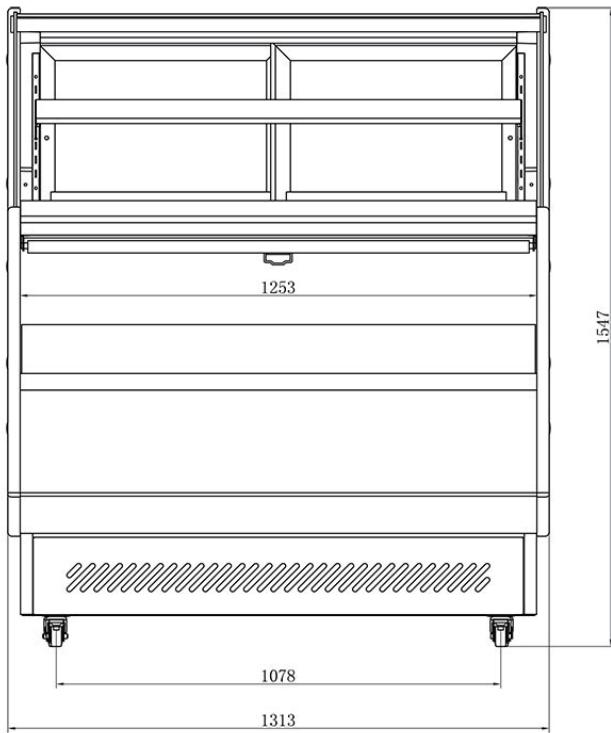

Equipment for the Foodservice Industry
value + quality + service

Open Deli Display Cases

CGOSM-5261

CGOSM-5261

Features

Features:

- Imitation wood plastic board exterior
- Adjustable glass shelves
- Sliding doors
- Internal LED illumination on sides
- Digital temperature controller and display
- Lower self service bin with night curtain
- R290 Refrigerant
- Refrigeration system holds 35.6°F to 50°F (2°C to 10°C)
- Ventilated cooling system
- Automatic defrost system
- Condensation water evaporated automatically
- Casters with brakes make it easy to move and clean underneath

Warranty:

- Two year parts and labour; Five years on compressor. For full warranty details visit <https://www.efifoodequip.com/warranty-info.php>

CGOSM-5261 Specifications

Model	Refrigerant	Cabinet Dimensions (inches / mm)			Capacity (L / Cu Ft.)	HP	Voltage	Amps	Net Weight (KG / LBS)	NEMA Config.
		L	D	H						
CGOSM-5261	R290	51.7 / 1313	34.1 / 865	60.9 / 1547	570 / 20.1	3/4	110/60	14.5	217 / 478.4	5-15P 