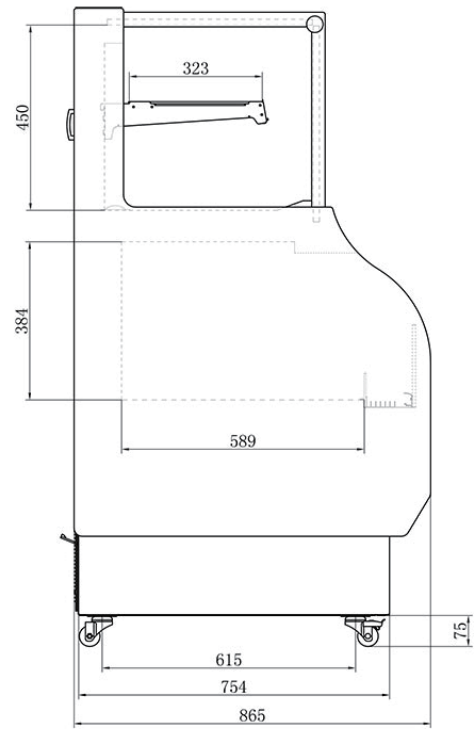

Equipment for the Foodservice Industry
value + quality + service

Open Deli Display Cases

CGOSM-5261

CGOSM-5261

Features

Features:

- Imitation wood plastic board exterior
- Adjustable glass shelves
- Sliding doors
- Internal LED illumination on sides
- Digital temperature controller and display
- Lower self service bin with night curtain
- R290 Refrigerant
- Refrigeration system holds 35.6°F to 50°F (2°C to 10°C)
- Ventilated cooling system
- Automatic defrost system
- Condensation water evaporated automatically
- Casters with brakes make it easy to move and clean underneath

Warranty:

- Two year parts and labour; Five years on compressor. For full warranty details visit <https://www.efifoodequip.com/warranty-info.php>

CGOSM-5261 Specifications

Model	Refrigerant	Cabinet Dimensions (inches / mm)			Capacity (L / Cu Ft.)	HP	Voltage	Amps	Net Weight (KG / LBS)	NEMA Config.
		L	D	H						
CGOSM-5261	R290	51.7 / 1313	34.1 / 865	60.9 / 1547	570 / 20.1	3/4	110/60	14.5	217 / 478.4	5-15P 