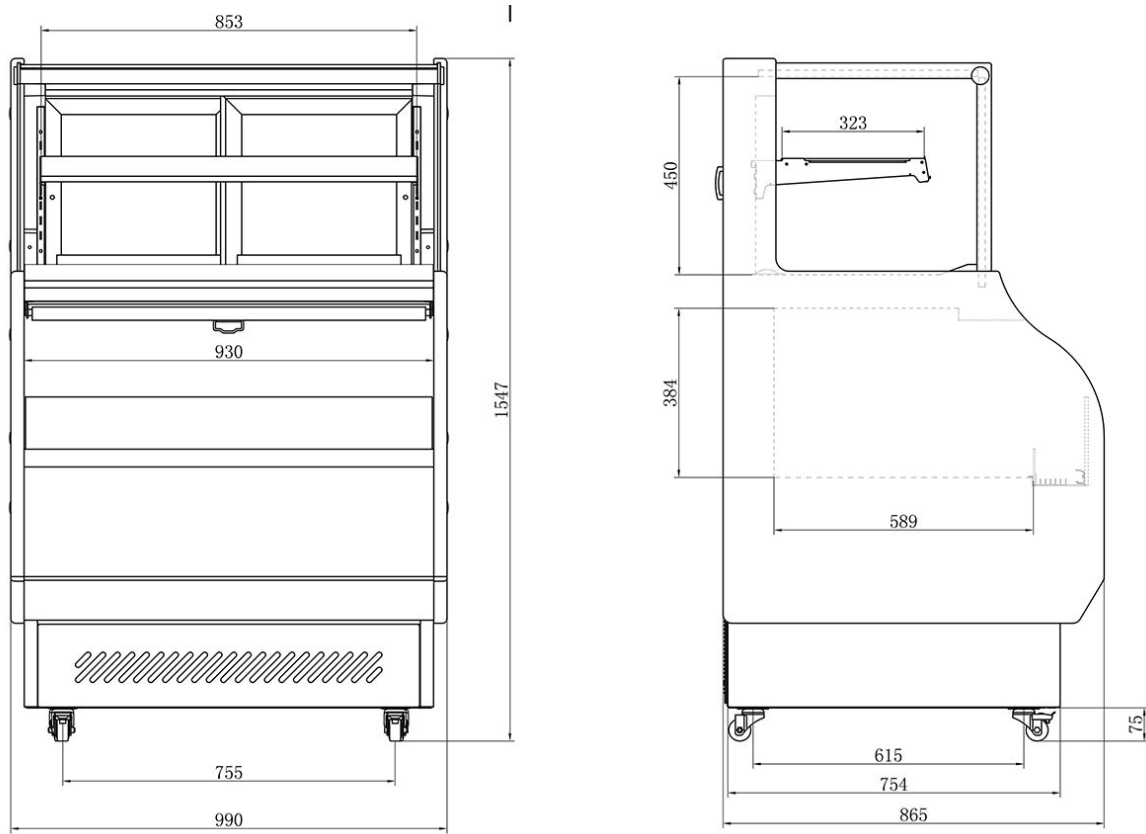

Equipment for the Foodservice Industry
value + quality + service

Open Deli Display Cases

CGOSM-3961

CGOSM-3961

Features

Features:

- Imitation wood plastic board exterior
- Adjustable glass shelves
- Sliding doors
- Internal LED illumination on sides
- Digital temperature controller and display
- Lower self service bin with night curtain
- R290 Refrigerant
- Refrigeration system holds 35.6°F to 50°F (2°C to 10°C)
- Ventilated cooling system
- Automatic defrost system
- Condensation water evaporated automatically
- Casters with brakes make it easy to move and clean underneath

Warranty:

- Two year parts and labour; Five years on compressor. For full warranty details visit <https://www.efifoodequip.com/warranty-info.php>

CGOSM-3961 Specifications

Model	Refrigerant	Cabinet Dimensions (inches) (mm)			Capacity (L) (Cu Ft.)	HP	Voltage	Amps	Net Weight (KG) (LBS)	NEMA Config.
		L	D	H						
CGOSM-3961	R290	39 990	34.1 865	60.9 1547	410 14.5	3/4	110/60	15.3	187 412.3	5-15P 