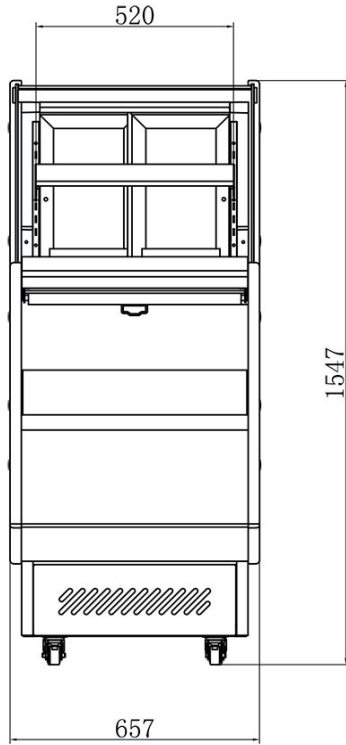

**CGOSM-2661**

**Specifications**

Model	Refrigerant	Cabinet Dimensions (inches)			Capacity (L) (Cu Ft.)	HP	Voltage	Amps	Net Weight (KG) (LBS)	NEMA Config.
		L	D	H						
CGOSM-2661	R290	25.9 657	34.1 865	60.9 1547	286 10.1	3/4	110/60	13.4	140 308.6	5-15P 