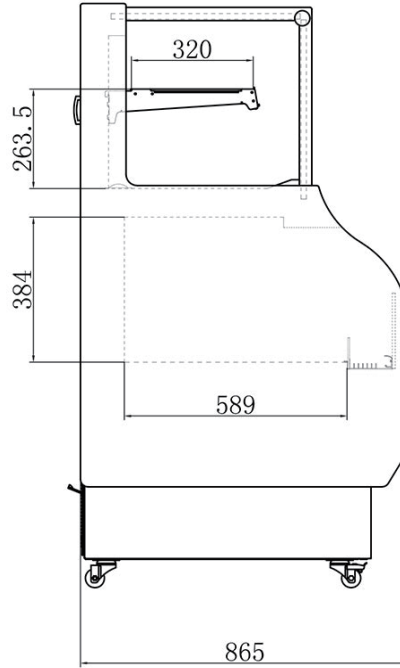

**CGOSM-2661**

**Specifications**

Model	Refrigerant	Cabinet Dimensions (inches)			Capacity (L) (Cu Ft.)	HP	Voltage	Amps	Net Weight (KG) (LBS)	NEMA Config.
		L	D	H						
CGOSM-2661	R290	25.9 657	34.1 865	60.9 1547	286 10.1	3/4	110/60	13.4	140 308.6	5-15P 