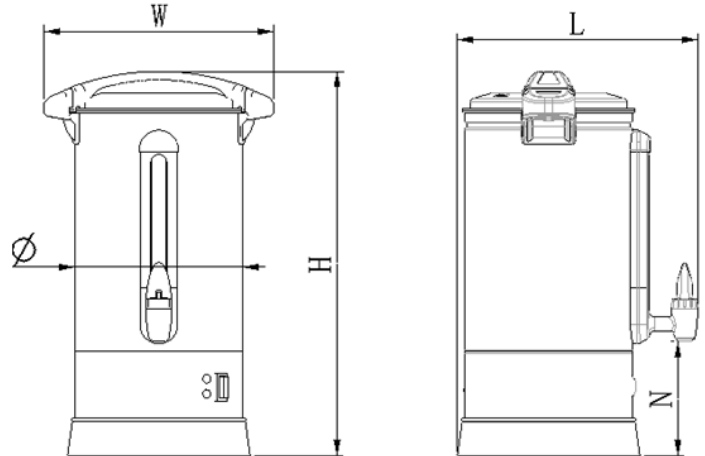

## REL-CU60 Electric Coffee Maker 60 Cup/9 Litre

- Brews 60 cups (5 oz.) in less than 45 minutes
- Contemporary styling
- 2-way, non-drip spigot with locking feature
- Higher clearance spigot accommodates larger cups
- Dual, high-limit thermostat protects against overheating
- Keep warm function with boil-dry protection
- Double-wall stainless steel construction
- Stainless steel components for easy cleaning
- Twist-to-secure cover with stay-cool handles
- Brew-view gauge with internal water level markings
- On/off switch with waterproof cover
- Indicator lights show Brewing and Ready/Keep Warm
- Removable stainless steel filter; No additional filter required
- 1-year limited warranty\*  
*Warranty void if used to make anything other than coffee*

Dimensions (WxDxH)	11.8"x12.2"x19.8"
Electrical	120V, 950W, 60HZ, NEMA 5-15P Plug
Net weight (kg)	3.4
Gross weight (kg)	4.5

Specifications subject to change without notice.

\*1-year warranty valid from date of purchase, with accompanying invoice.  
**Warranty void if used to make tea, soups or anything other than coffee.**

Φ (MM)	W (MM)	H (MM)	L (MM)	N (MM)
220	300	505	310	137

For complete information and specifications on all Reliant products, visit [www.paragondirect.ca](http://www.paragondirect.ca)