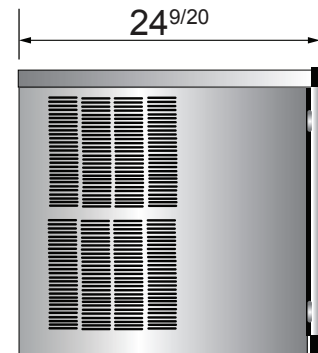

SPECIFICATIONS

| Model | Type | Refrigerant | Voltage (V/Hz/Ph) | Amps(A) | Watts(W) | kWh/100 lbs Ice | Ice-Making Capacity (lbs/hr) | Leg (inch) | Exterior Dimensions (inch) | Gross Weight (lbs) |
|--------------|----------|-------------|-------------------|---------|----------|-----------------|------------------------------|------------|---|--------------------|
| YR800-AP-261 | Cube ice | R-404a | 220/60/1 | 7.5 | 1750 | 5.18 | 810/24 | 6 | 30 ^{1/5} ×24 ^{9/20} ×31 ^{7/10} | 231 |

PLAN VIEW

YR800-AP-261 Ice Machine

YR800-AP-261 Front View

YR800-AP-261 Side View

Ice Storage Bin

Ice machine comparison

| Models | Type | Refrigerant | Voltage (V/Hz/Ph) | Amps(A) | Watts(W) | kWh/100 lbs Ice | Ice-Making Capacity (lbs/hr) | Leg (inch) | Exterior Dimensions (inch) | Gross Weight (lbs) |
|--------------|----------|-------------|-------------------|---------|----------|-----------------|------------------------------|------------|---|--------------------|
| YR140-AP-161 | Cube ice | R290 | 115/60/1 | 3.1 | 363 | 6.13 | 142/24 | 6 | 23 ^{1/2} ×28 ^{1/2} ×38 ^{3/5} | 176 |
| YR280-AP-161 | Cube ice | R290 | 115/60/1 | 7.2 | 704 | 5.97 | 283/24 | 6 | 23 ^{1/2} ×28 ^{1/2} ×38 ^{3/5} | 187 |
| YR450-AP-161 | Cube ice | R290 | 115/60/1 | 9.6 | 965 | 5.04 | 460/24 | 6 | 30 ^{1/5} ×24 ^{9/20} ×21 ^{7/10} | 158 |