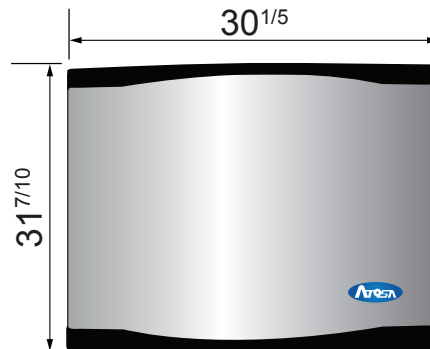

SPECIFICATIONS

| Model | Type | Refrigerant | Voltage (V/Hz/Ph) | Amps(A) | Watts(W) | kWh/100 lbs Ice | Ice-Making Capacity (lbs/hr) | Leg (inch) | Exterior Dimensions (inch) | Gross Weight (lbs) |
|--------------|----------|-------------|-------------------|---------|----------|-----------------|------------------------------|------------|---|--------------------|
| YR800-AP-261 | Cube ice | R-404a | 220/60/1 | 7.5 | 1750 | 5.18 | 810/24 | 6 | 30 ^{1/5} ×24 ^{9/20} ×31 ^{7/10} | 231 |

PLAN VIEW

YR800-AP-261 Ice Machine

YR800-AP-261 Front View

YR800-AP-261 Side View

Ice Storage Bin

Ice machine comparison

| Models | Type | Refrigerant | Voltage (V/Hz/Ph) | Amps(A) | Watts(W) | kWh/100 lbs Ice | Ice-Making Capacity (lbs/hr) | Leg (inch) | Exterior Dimensions (inch) | Gross Weight (lbs) |
|--------------|----------|-------------|-------------------|---------|----------|-----------------|------------------------------|------------|---|--------------------|
| YR140-AP-161 | Cube ice | R290 | 115/60/1 | 3.1 | 363 | 6.13 | 142/24 | 6 | 23 ^{1/2} ×28 ^{1/2} ×38 ^{3/5} | 176 |
| YR280-AP-161 | Cube ice | R290 | 115/60/1 | 7.2 | 704 | 5.97 | 283/24 | 6 | 23 ^{1/2} ×28 ^{1/2} ×38 ^{3/5} | 187 |
| YR450-AP-161 | Cube ice | R290 | 115/60/1 | 9.6 | 965 | 5.04 | 460/24 | 6 | 30 ^{1/5} ×24 ^{9/20} ×21 ^{7/10} | 158 |