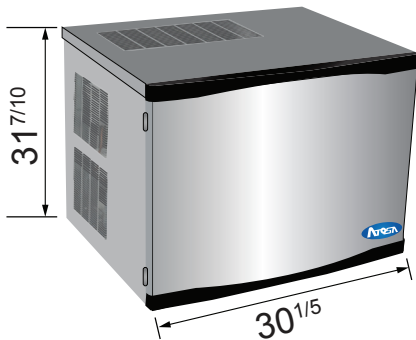

“WE MAKE THE KITCHEN BETTER!”

Toll Free: 855-855-0399 Email: info@atosausa.com
www.atosa.com | www.atosausa.com
California, Colorado, Florida, Georgia, Illinois,
Massachusetts, New Jersey, Ohio, Texas, Washington

SPECIFICATIONS

Model	Type	Refrigerant	Voltage (V/Hz/Ph)	Amps(A)	Watts(W)	kWh/100 lbs Ice	Ice-Making Capacity (lbs/hr)	Leg (inch)	Exterior Dimensions (inch)	Gross Weight (lbs)
YR800-AP-261	Cube ice	R-404a	220/60/1	7.5	1750	5.18	810/24	6	30^{1/5}×24^{9/20}×31^{7/10}	231

PLAN VIEW

YR800-AP-261 Ice Machine