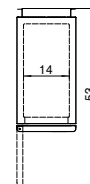

New Jersey, Ohio, Texas, Washington

SPECIFICATIONS

Models	Door	Capacity (Cu.Ft.)	Shelves	Casters (inch)	Rated Current (A)	Voltage (V/Hz/Ph)	HP	Refrigerant	Exterior Dimensions (inch)	Net Weight (lb)	Gross Weight (lb)
MBF15FSGR	1	13	3	4	6.3	115/60/1	1/2	R290	17 ^{3/4} ×37×81 ^{1/4}	198	277
MBF15FSGRL	1	13	3	4	6.3	115/60/1	1/2	R290	17 ^{3/4} ×37×81 ^{1/4}	198	277
MBF8001GR	1	21.4	3	4	6.3	115/60/1	1/2	R290	28 ^{3/4} ×31 ^{3/4} ×81 ^{1/4}	236	269
MBF8002GR	2	43.2	6	4	8.6	115/60/1	3/4	R290	51 ^{3/4} ×31 ^{3/4} ×81 ^{1/4}	353	403
MBF8003GR	3	64.9	9	4	6.2	208-230/115/60/1	1	R290	77 ^{3/4} ×31 ^{3/4} ×81 ^{1/4}	489	569

PLAN VIEW

MBF8001GR

MBF8002GR

MBF8003GR

*Interior Dimensions

SELF-CLOSING AND STAY OPEN DOOR FEATURE

MBF15FSGR

MBF15FSGRL