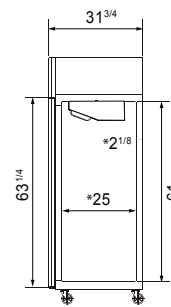

New Jersey, Ohio, Texas, Washington

SPECIFICATIONS

Models	Door	Capacity (Cu.Ft.)	Shelves	Casters (inch)	Rated Current (A)	Voltage (V/Hz/Ph)	HP	Refrigerant	Exterior Dimensions (inch)	Net Weight (lb)	Gross Weight (lb)
MBF15FSGR	1	13	3	4	6.3	115/60/1	1/2	R290	17 ^{3/4} ×37×81 ^{1/4}	198	277
MBF15FSGRL	1	13	3	4	6.3	115/60/1	1/2	R290	17 ^{3/4} ×37×81 ^{1/4}	198	277
MBF8001GR	1	21.4	3	4	6.3	115/60/1	1/2	R290	28 ^{3/4} ×31 ^{3/4} ×81 ^{1/4}	236	269
MBF8002GR	2	43.2	6	4	8.6	115/60/1	3/4	R290	51 ^{3/4} ×31 ^{3/4} ×81 ^{1/4}	353	403
MBF8003GR	3	64.9	9	4	6.2	208-230/115/60/1	1	R290	77 ^{3/4} ×31 ^{3/4} ×81 ^{1/4}	489	569

PLAN VIEW

MBF8001GR

MBF8002GR

MBF8003GR

*Interior Dimensions

SELF-CLOSING AND STAY OPEN DOOR FEATURE

MBF15FSGR

MBF15FSGRL