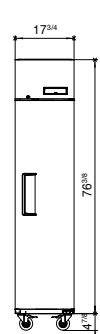

New Jersey, Ohio, Texas, Washington

SPECIFICATIONS

Models	Door	Capacity (Cu.Ft.)	Shelves	Casters (inch)	Rated Current (A)	Voltage (V/Hz/Ph)	HP	Refrigerant	Exterior Dimensions (inch)	Net Weight (lb)	Gross Weight (lb)
MBF15FSGR	1	13	3	4	6.3	115/60/1	1/2	R290	17 ^{3/4} ×37×81 ^{1/4}	198	277
MBF15FSGRL	1	13	3	4	6.3	115/60/1	1/2	R290	17 ^{3/4} ×37×81 ^{1/4}	198	277
MBF8001GR	1	21.4	3	4	6.3	115/60/1	1/2	R290	28 ^{3/4} ×31 ^{3/4} ×81 ^{1/4}	236	269
MBF8002GR	2	43.2	6	4	8.6	115/60/1	3/4	R290	51 ^{3/4} ×31 ^{3/4} ×81 ^{1/4}	353	403
MBF8003GR	3	64.9	9	4	6.2	208-230/115/60/1	1	R290	77 ^{3/4} ×31 ^{3/4} ×81 ^{1/4}	489	569

PLAN VIEW

MBF8001GR

MBF8002GR

MBF8003GR

*Interior Dimensions

SELF-CLOSING AND STAY OPEN DOOR FEATURE

MBF15FSGR

MBF15FSGRL