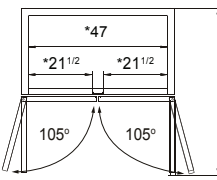

New Jersey, Ohio, Texas, Washington

SPECIFICATIONS

Models	Door	Capacity (Cu.Ft.)	Shelves	Casters (inch)	Rated Current (A)	Voltage (V/Hz/Ph)	HP	Refrigerant	Exterior Dimensions (inch)	Net Weight (lb)	Gross Weight (lb)
MBF15FSGR	1	13	3	4	6.3	115/60/1	1/2	R290	17 ^{3/4} ×37×81 ^{1/4}	198	277
MBF15FSGRL	1	13	3	4	6.3	115/60/1	1/2	R290	17 ^{3/4} ×37×81 ^{1/4}	198	277
MBF8001GR	1	21.4	3	4	6.3	115/60/1	1/2	R290	28 ^{3/4} ×31 ^{3/4} ×81 ^{1/4}	236	269
MBF8002GR	2	43.2	6	4	8.6	115/60/1	3/4	R290	51 ^{3/4} ×31 ^{3/4} ×81 ^{1/4}	353	403
MBF8003GR	3	64.9	9	4	6.2	208-230/115/60/1	1	R290	77 ^{3/4} ×31 ^{3/4} ×81 ^{1/4}	489	569

PLAN VIEW

MBF8001GR

MBF8002GR

MBF8003GR

*Interior Dimensions

SELF-CLOSING AND STAY OPEN DOOR FEATURE

MBF15FSGR

MBF15FSGRL