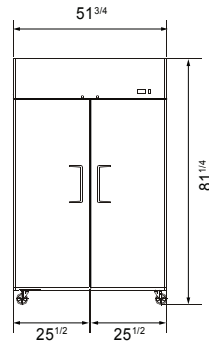

New Jersey, Ohio, Texas, Washington

SPECIFICATIONS

Models	Door	Capacity (Cu.Ft.)	Shelves	Casters (inch)	Rated Current (A)	Voltage (V/Hz/Ph)	HP	Refrigerant	Exterior Dimensions (inch)	Net Weight (lb)	Gross Weight (lb)
MBF15FSGR	1	13	3	4	6.3	115/60/1	1/2	R290	17 ^{3/4} ×37×81 ^{1/4}	198	277
MBF15FSGRL	1	13	3	4	6.3	115/60/1	1/2	R290	17 ^{3/4} ×37×81 ^{1/4}	198	277
MBF8001GR	1	21.4	3	4	6.3	115/60/1	1/2	R290	28 ^{3/4} ×31 ^{3/4} ×81 ^{1/4}	236	269
MBF8002GR	2	43.2	6	4	8.6	115/60/1	3/4	R290	51 ^{3/4} ×31 ^{3/4} ×81 ^{1/4}	353	403
MBF8003GR	3	64.9	9	4	6.2	208-230/115/60/1	1	R290	77 ^{3/4} ×31 ^{3/4} ×81 ^{1/4}	489	569

PLAN VIEW

MBF8001GR

MBF8002GR

MBF8003GR

*Interior Dimensions

SELF-CLOSING AND STAY OPEN DOOR FEATURE

MBF15FSGR

MBF15FSGRL