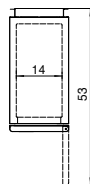

New Jersey, Ohio, Texas, Washington

SPECIFICATIONS

Models	Door	Capacity (Cu.Ft.)	Shelves	Casters (inch)	Rated Current (A)	Voltage (V/Hz/Ph)	HP	Refrigerant	Exterior Dimensions (inch)	Net Weight (lb)	Gross Weight (lb)
MBF15FSGR	1	13	3	4	6.3	115/60/1	1/2	R290	17 ^{3/4} ×37×81 ^{1/4}	198	277
MBF15FSGRL	1	13	3	4	6.3	115/60/1	1/2	R290	17 ^{3/4} ×37×81 ^{1/4}	198	277
MBF8001GR	1	21.4	3	4	6.3	115/60/1	1/2	R290	28 ^{3/4} ×31 ^{3/4} ×81 ^{1/4}	236	269
MBF8002GR	2	43.2	6	4	8.6	115/60/1	3/4	R290	51 ^{3/4} ×31 ^{3/4} ×81 ^{1/4}	353	403
MBF8003GR	3	64.9	9	4	6.2	208-230/115/60/1	1	R290	77 ^{3/4} ×31 ^{3/4} ×81 ^{1/4}	489	569

PLAN VIEW

MBF8001GR

MBF8002GR

MBF8003GR

*Interior Dimensions

SELF-CLOSING AND STAY OPEN DOOR FEATURE

MBF15FSGR

MBF15FSGRL