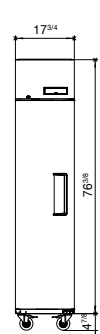

New Jersey, Ohio, Texas, Washington

SPECIFICATIONS

Models	Door	Capacity (Cu.Ft.)	Shelves	Casters (inch)	Rated Current (A)	Voltage (V/Hz/Ph)	HP	Refrigerant	Exterior Dimensions (inch)	Net Weight (lb)	Gross Weight (lb)
MBF15FSGR	1	13	3	4	6.3	115/60/1	1/2	R290	17 ^{3/4} ×37×81 ^{1/4}	198	277
MBF15FSGRL	1	13	3	4	6.3	115/60/1	1/2	R290	17 ^{3/4} ×37×81 ^{1/4}	198	277
MBF8001GR	1	21.4	3	4	6.3	115/60/1	1/2	R290	28 ^{3/4} ×31 ^{3/4} ×81 ^{1/4}	236	269
MBF8002GR	2	43.2	6	4	8.6	115/60/1	3/4	R290	51 ^{3/4} ×31 ^{3/4} ×81 ^{1/4}	353	403
MBF8003GR	3	64.9	9	4	6.2	208-230/115/60/1	1	R290	77 ^{3/4} ×31 ^{3/4} ×81 ^{1/4}	489	569

PLAN VIEW

MBF8001GR

MBF8002GR

MBF8003GR

*Interior Dimensions

SELF-CLOSING AND STAY OPEN DOOR FEATURE

MBF15FSGR

MBF15FSGRL