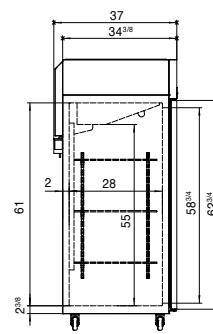

New Jersey, Ohio, Texas, Washington

SPECIFICATIONS

Models	Door	Capacity (Cu.Ft.)	Shelves	Casters (inch)	Rated Current (A)	Voltage (V/Hz/Ph)	HP	Refrigerant	Exterior Dimensions (inch)	Net Weight (lb)	Gross Weight (lb)
MBF15FSGR	1	13	3	4	6.3	115/60/1	1/2	R290	17 ^{3/4} ×37×81 ^{1/4}	198	277
MBF15FSGRL	1	13	3	4	6.3	115/60/1	1/2	R290	17 ^{3/4} ×37×81 ^{1/4}	198	277
MBF8001GR	1	21.4	3	4	6.3	115/60/1	1/2	R290	28 ^{3/4} ×31 ^{3/4} ×81 ^{1/4}	236	269
MBF8002GR	2	43.2	6	4	8.6	115/60/1	3/4	R290	51 ^{3/4} ×31 ^{3/4} ×81 ^{1/4}	353	403
MBF8003GR	3	64.9	9	4	6.2	208-230/115/60/1	1	R290	77 ^{3/4} ×31 ^{3/4} ×81 ^{1/4}	489	569

PLAN VIEW

MBF8001GR

MBF8002GR

MBF8003GR

*Interior Dimensions

SELF-CLOSING AND STAY OPEN DOOR FEATURE

MBF15FSGR

MBF15FSGRL