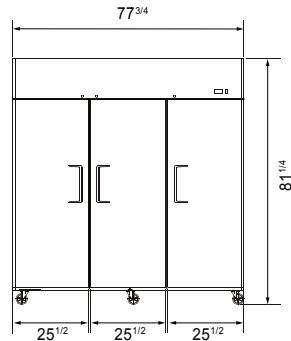

New Jersey, Ohio, Texas, Washington

SPECIFICATIONS

Models	Door	Capacity (Cu.Ft.)	Shelves	Casters (inch)	Rated Current (A)	Voltage (V/Hz/Ph)	HP	Refrigerant	Exterior Dimensions (inch)	Net Weight (lb)	Gross Weight (lb)
MBF15FSGR	1	13	3	4	6.3	115/60/1	1/2	R290	17 ^{3/4} ×37×81 ^{1/4}	198	277
MBF15FSGRL	1	13	3	4	6.3	115/60/1	1/2	R290	17 ^{3/4} ×37×81 ^{1/4}	198	277
MBF8001GR	1	21.4	3	4	6.3	115/60/1	1/2	R290	28 ^{3/4} ×31 ^{3/4} ×81 ^{1/4}	236	269
MBF8002GR	2	43.2	6	4	8.6	115/60/1	3/4	R290	51 ^{3/4} ×31 ^{3/4} ×81 ^{1/4}	353	403
MBF8003GR	3	64.9	9	4	6.2	208-230/115/60/1	1	R290	77 ^{3/4} ×31 ^{3/4} ×81 ^{1/4}	489	569

PLAN VIEW

MBF8001GR

MBF8002GR

MBF8003GR

*Interior Dimensions

SELF-CLOSING AND STAY OPEN DOOR FEATURE

MBF15FSGR

MBF15FSGRL