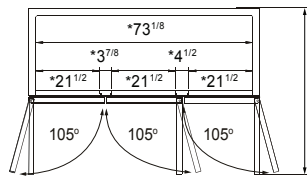

New Jersey, Ohio, Texas, Washington

SPECIFICATIONS

Models	Door	Capacity (Cu.Ft.)	Shelves	Casters (inch)	Rated Current (A)	Voltage (V/Hz/Ph)	HP	Refrigerant	Exterior Dimensions (inch)	Net Weight (lb)	Gross Weight (lb)
MBF15FSGR	1	13	3	4	6.3	115/60/1	1/2	R290	17 ^{3/4} ×37×81 ^{1/4}	198	277
MBF15FSGRL	1	13	3	4	6.3	115/60/1	1/2	R290	17 ^{3/4} ×37×81 ^{1/4}	198	277
MBF8001GR	1	21.4	3	4	6.3	115/60/1	1/2	R290	28 ^{3/4} ×31 ^{3/4} ×81 ^{1/4}	236	269
MBF8002GR	2	43.2	6	4	8.6	115/60/1	3/4	R290	51 ^{3/4} ×31 ^{3/4} ×81 ^{1/4}	353	403
MBF8003GR	3	64.9	9	4	6.2	208-230/115/60/1	1	R290	77 ^{3/4} ×31 ^{3/4} ×81 ^{1/4}	489	569

PLAN VIEW

MBF8001GR

MBF8002GR

MBF8003GR

*Interior Dimensions

SELF-CLOSING AND STAY OPEN DOOR FEATURE

MBF15FSGR

MBF15FSGRL