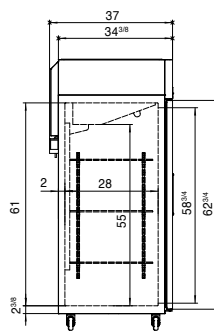

New Jersey, Ohio, Texas, Washington

SPECIFICATIONS

Models	Door	Capacity (Cu.Ft.)	Shelves	Casters (inch)	Rated Current (A)	Voltage (V/Hz/Ph)	HP	Refrigerant	Exterior Dimensions (inch)	Net Weight (lb)	Gross Weight (lb)
MBF15FSGR	1	13	3	4	6.3	115/60/1	1/2	R290	17 ^{3/4} ×37×81 ^{1/4}	198	277
MBF15FSGRL	1	13	3	4	6.3	115/60/1	1/2	R290	17 ^{3/4} ×37×81 ^{1/4}	198	277
MBF8001GR	1	21.4	3	4	6.3	115/60/1	1/2	R290	28 ^{3/4} ×31 ^{3/4} ×81 ^{1/4}	236	269
MBF8002GR	2	43.2	6	4	8.6	115/60/1	3/4	R290	51 ^{3/4} ×31 ^{3/4} ×81 ^{1/4}	353	403
MBF8003GR	3	64.9	9	4	6.2	208-230/115/60/1	1	R290	77 ^{3/4} ×31 ^{3/4} ×81 ^{1/4}	489	569

PLAN VIEW

MBF8001GR

MBF8002GR

MBF8003GR

*Interior Dimensions

SELF-CLOSING AND STAY OPEN DOOR FEATURE

MBF15FSGR

MBF15FSGRL