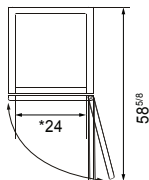

New Jersey, Ohio, Texas, Washington

SPECIFICATIONS

Models	Door	Capacity (Cu.Ft.)	Shelves	Casters (inch)	Rated Current (A)	Voltage (V/Hz/Ph)	HP	Refrigerant	Exterior Dimensions (inch)	Net Weight (lb)	Gross Weight (lb)
MBF15FSGR	1	13	3	4	6.3	115/60/1	1/2	R290	17 ^{3/4} ×37×81 ^{1/4}	198	277
MBF15FSGRL	1	13	3	4	6.3	115/60/1	1/2	R290	17 ^{3/4} ×37×81 ^{1/4}	198	277
MBF8001GR	1	21.4	3	4	6.3	115/60/1	1/2	R290	28 ^{3/4} ×31 ^{3/4} ×81 ^{1/4}	236	269
MBF8002GR	2	43.2	6	4	8.6	115/60/1	3/4	R290	51 ^{3/4} ×31 ^{3/4} ×81 ^{1/4}	353	403
MBF8003GR	3	64.9	9	4	6.2	208-230/115/60/1	1	R290	77 ^{3/4} ×31 ^{3/4} ×81 ^{1/4}	489	569

PLAN VIEW

MBF8001GR

MBF8002GR

MBF8003GR

*Interior Dimensions

SELF-CLOSING AND STAY OPEN DOOR FEATURE

MBF15FSGR

MBF15FSGRL