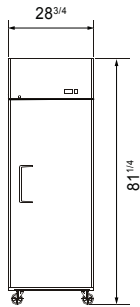

PLAN VIEW

MBF8001GR