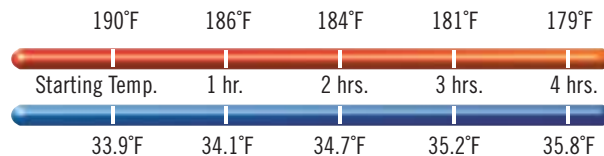

Vent Cap
Equalizes pressure. Makes opening the container much easier.

Recessed Faucet
Accommodates larger cups. Allows even dispensing and eliminates drips. Two positions: One for continuous pouring and one for individual dispensing.

Molded-in Metal Backing Plates
Prevents latches from breaking away from the container.

Stacking options:

- 100LCD with 100LCD
- All 250, 350 and 500 units
- UC1000 and 1000LCD

Hot — temperature loss averaging 3°F/hour.