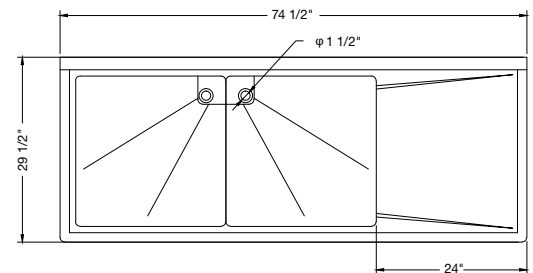

REL-242411-NDB / Bowl Size: 24"x24"x12" / No Drainboard

Stainless Steel Sinks
Two Compartments,
24" Right Drainboard

- High quality stainless steel finish
- Coved corners
- Hand formed and hand welded
- Recessed 3-1/2" corner drain comes standard with all models
- Supplied with stainless steel wall bracket

- 1-1/2" galvanized tubular legs with adjustable ABS bullet feet
- 18 gauge, 200 series stainless steel
- NSF & CSA approved

REL-181811-R24D / Bowl Size: 18"x18"x12" / 24" Right Drainboard

REL-212111-R24 / Bowl Size: 21"x21"x12" / 24" Right Drainboard

REL-242411R24D / Bowl Size: 24"x24"x12" / 24" Right Drainboard

Stainless Steel Sinks
Two Compartments,
24" Left Drainboard

- High quality stainless steel finish
- Coved corners
- Hand formed and hand welded
- Recessed 3-1/2" corner drain comes standard with all models
- Supplied with stainless steel wall bracket

REL-242411-L24D / Bowl Size: 24"x24"x12" / 24" Left Drainboard

Stainless Steel Sinks
Two Compartments,
24" Left & Right Drainboards

- High quality stainless steel finish
- Coved corners
- Hand formed and hand welded
- Recessed 3-1/2" corner drain comes standard with all models
- Supplied with stainless steel wall bracket
- 1-1/2" galvanized tubular legs with adjustable ABS bullet feet
- 18 gauge, 200 series stainless steel
- NSF & CSA approved