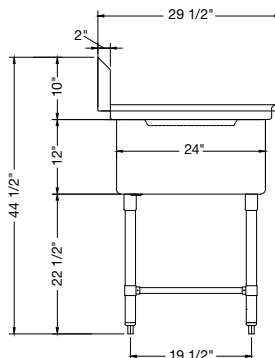

REL-242411R24D / Bowl Size: 24"x24"x12" / 24" Right Drainboard

Stainless Steel Sinks
Two Compartments,
24" Left Drainboard

- High quality stainless steel finish
- Coved corners
- Hand formed and hand welded
- Recessed 3-1/2" corner drain comes standard with all models
- Supplied with stainless steel wall bracket

- 1-1/2" galvanized tubular legs with adjustable ABS bullet feet
- 18 gauge, 200 series stainless steel
- NSF & CSA approved

REL-181811-L24D / Bowl Size: 18"x18"x12" / 24" Left Drainboard

REL-212111-L24 / Bowl Size: 21"x21"x12" / 24" Left Drainboard

REL-242411-L24D / Bowl Size: 24"x24"x12" / 24" Left Drainboard

Stainless Steel Sinks
Two Compartments,
24" Left & Right Drainboards

- High quality stainless steel finish
- Coved corners
- Hand formed and hand welded
- Recessed 3-1/2" corner drain comes standard with all models
- Supplied with stainless steel wall bracket
- 1-1/2" galvanized tubular legs with adjustable ABS bullet feet
- 18 gauge, 200 series stainless steel
- NSF & CSA approved

REL-2121224DB / Bowl Size: 21"x21"x12" / 24" Left & Right Drainboards

REL-242411-LR24 / Bowl Size: 24"x24"x12" / 24" Left & Right Drainboards