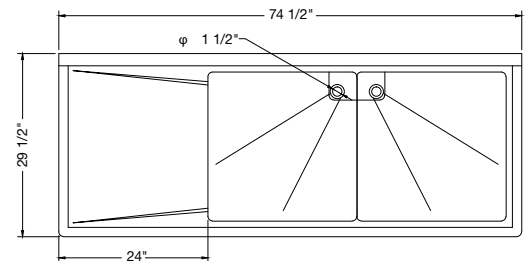

REL-242411R24D / Bowl Size: 24"x24"x12" / 24" Right Drainboard

Stainless Steel Sinks
Two Compartments,
24" Left Drainboard

- High quality stainless steel finish
- Coved corners
- Hand formed and hand welded
- Recessed 3-1/2" corner drain comes standard with all models
- Supplied with stainless steel wall bracket

- 1-1/2" galvanized tubular legs with adjustable ABS bullet feet
- 18 gauge, 200 series stainless steel
- NSF & CSA approved

REL-181811-L24D / Bowl Size: 18"x18"x12" / 24" Left Drainboard

REL-212111-L24 / Bowl Size: 21"x21"x12" / 24" Left Drainboard

REL-242411-L24D / Bowl Size: 24"x24"x12" / 24" Left Drainboard

Stainless Steel Sinks
Two Compartments,
24" Left & Right Drainboards

- High quality stainless steel finish
- Coved corners
- Hand formed and hand welded
- Recessed 3-1/2" corner drain comes standard with all models
- Supplied with stainless steel wall bracket
- 1-1/2" galvanized tubular legs with adjustable ABS bullet feet
- 18 gauge, 200 series stainless steel
- NSF & CSA approved

REL-2121224DB / Bowl Size: 21"x21"x12" / 24" Left & Right Drainboards

REL-242411-LR24 / Bowl Size: 24"x24"x12" / 24" Left & Right Drainboards