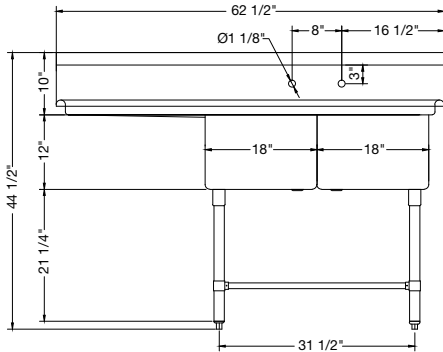

REL-242411R24D / Bowl Size: 24"x24"x12" / 24" Right Drainboard

Stainless Steel Sinks
Two Compartments,
24" Left Drainboard

- High quality stainless steel finish
- Coved corners
- Hand formed and hand welded
- Recessed 3-1/2" corner drain comes standard with all models
- Supplied with stainless steel wall bracket

- 1-1/2" galvanized tubular legs with adjustable ABS bullet feet
- 18 gauge, 200 series stainless steel
- NSF & CSA approved

REL-181811-L24D / Bowl Size: 18"x18"x12" / 24" Left Drainboard

REL-212111-L24 / Bowl Size: 21"x21"x12" / 24" Left Drainboard

REL-242411-L24D / Bowl Size: 24"x24"x12" / 24" Left Drainboard

Stainless Steel Sinks
Two Compartments,
24" Left & Right Drainboards

- High quality stainless steel finish
- Coved corners
- Hand formed and hand welded
- Recessed 3-1/2" corner drain comes standard with all models
- Supplied with stainless steel wall bracket
- 1-1/2" galvanized tubular legs with adjustable ABS bullet feet
- 18 gauge, 200 series stainless steel
- NSF & CSA approved

REL-2121224DB / Bowl Size: 21"x21"x12" / 24" Left & Right Drainboards

REL-242411-LR24 / Bowl Size: 24"x24"x12" / 24" Left & Right Drainboards