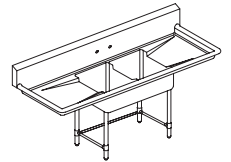

REL-242411R24D / Bowl Size: 24"x24"x12" / 24" Right Drainboard

Stainless Steel Sinks
Two Compartments,
24" Left Drainboard

- High quality stainless steel finish
- Coved corners
- Hand formed and hand welded
- Recessed 3-1/2" corner drain comes standard with all models
- Supplied with stainless steel wall bracket

- 1-1/2" galvanized tubular legs with adjustable ABS bullet feet
- 18 gauge, 200 series stainless steel
- NSF & CSA approved

REL-181811-L24D / Bowl Size: 18"x18"x12" / 24" Left Drainboard

REL-212111-L24 / Bowl Size: 21"x21"x12" / 24" Left Drainboard

REL-242411-L24D / Bowl Size: 24"x24"x12" / 24" Left Drainboard

Stainless Steel Sinks
Two Compartments,
24" Left & Right Drainboards

- High quality stainless steel finish
- Coved corners
- Hand formed and hand welded
- Recessed 3-1/2" corner drain comes standard with all models
- Supplied with stainless steel wall bracket
- 1-1/2" galvanized tubular legs with adjustable ABS bullet feet
- 18 gauge, 200 series stainless steel
- NSF & CSA approved

REL-2121224DB / Bowl Size: 21"x21"x12" / 24" Left & Right Drainboards

REL-242411-LR24 / Bowl Size: 24"x24"x12" / 24" Left & Right Drainboards