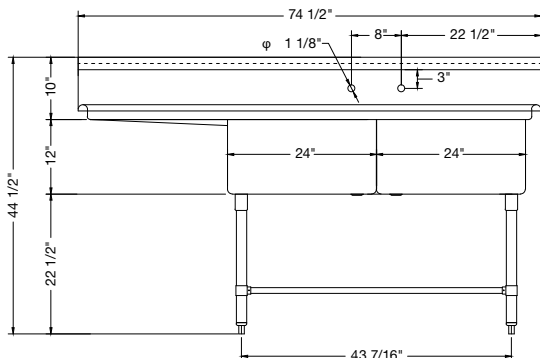

REL-242411R24D / Bowl Size: 24"x24"x12" / 24" Right Drainboard

Stainless Steel Sinks
Two Compartments,
24" Left Drainboard

- High quality stainless steel finish
- Coved corners
- Hand formed and hand welded
- Recessed 3-1/2" corner drain comes standard with all models
- Supplied with stainless steel wall bracket

- 1-1/2" galvanized tubular legs with adjustable ABS bullet feet
- 18 gauge, 200 series stainless steel
- NSF & CSA approved

REL-181811-L24D / Bowl Size: 18"x18"x12" / 24" Left Drainboard

REL-212111-L24 / Bowl Size: 21"x21"x12" / 24" Left Drainboard

REL-242411-L24D / Bowl Size: 24"x24"x12" / 24" Left Drainboard

Stainless Steel Sinks
Two Compartments,
24" Left & Right Drainboards

- High quality stainless steel finish
- Coved corners
- Hand formed and hand welded
- Recessed 3-1/2" corner drain comes standard with all models
- Supplied with stainless steel wall bracket
- 1-1/2" galvanized tubular legs with adjustable ABS bullet feet
- 18 gauge, 200 series stainless steel
- NSF & CSA approved

REL-2121224DB / Bowl Size: 21"x21"x12" / 24" Left & Right Drainboards

REL-242411-LR24 / Bowl Size: 24"x24"x12" / 24" Left & Right Drainboards