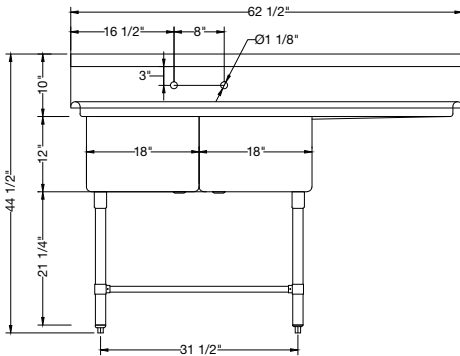

REL-242411-NDB / Bowl Size: 24"x24"x12" / No Drainboard

Stainless Steel Sinks
Two Compartments,
24" Right Drainboard

- High quality stainless steel finish
- Coved corners
- Hand formed and hand welded
- Recessed 3-1/2" corner drain comes standard with all models
- Supplied with stainless steel wall bracket

- 1-1/2" galvanized tubular legs with adjustable ABS bullet feet
- 18 gauge, 200 series stainless steel
- NSF & CSA approved

REL-181811-R24D / Bowl Size: 18"x18"x12" / 24" Right Drainboard

REL-212111-R24 / Bowl Size: 21"x21"x12" / 24" Right Drainboard

REL-242411R24D / Bowl Size: 24"x24"x12" / 24" Right Drainboard

Stainless Steel Sinks
Two Compartments,
24" Left Drainboard

- High quality stainless steel finish
- Coved corners
- Hand formed and hand welded
- Recessed 3-1/2" corner drain comes standard with all models
- Supplied with stainless steel wall bracket

REL-2121224DB / Bowl Size: 21"x21"x12" / 24" Left & Right Drainboards

REL-242411-LR24 / Bowl Size: 24"x24"x12" / 24" Left & Right Drainboards