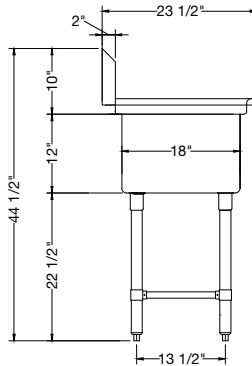

- 1-1/2" galvanized tubular legs with adjustable ABS bullet feet
- 18 gauge, 200 series stainless steel
- NSF & CSA approved

REL-181811-NDB / Bowl Size: 18"x18"x12" / No Drainboard

REL-212111-NDB / Bowl Size: 21"x21"x12" / No Drainboard

REL-242411-NDB / Bowl Size: 24"x24"x12" / No Drainboard

Stainless Steel Sinks
Two Compartments,
24" Right Drainboard

- High quality stainless steel finish
- Coved corners
- Hand formed and hand welded
- Recessed 3-1/2" corner drain comes standard with all models
- Supplied with stainless steel wall bracket

REL-242411R24D / Bowl Size: 24"x24"x12" / 24" Right Drainboard

Stainless Steel Sinks
Two Compartments,
24" Left Drainboard

- High quality stainless steel finish
- Coved corners
- Hand formed and hand welded
- Recessed 3-1/2" corner drain comes standard with all models
- Supplied with stainless steel wall bracket

REL-2121224DB / Bowl Size: 21"x21"x12" / 24" Left & Right Drainboards

REL-242411-LR24 / Bowl Size: 24"x24"x12" / 24" Left & Right Drainboards