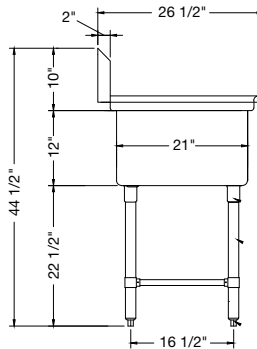

- 1-1/2" galvanized tubular legs with adjustable ABS bullet feet
- 18 gauge, 200 series stainless steel
- NSF & CSA approved

REL-181811-NDB / Bowl Size: 18"x18"x12" / No Drainboard

REL-212111-NDB / Bowl Size: 21"x21"x12" / No Drainboard

REL-242411-NDB / Bowl Size: 24"x24"x12" / No Drainboard

Stainless Steel Sinks
Two Compartments,
24" Right Drainboard

- High quality stainless steel finish
- Coved corners
- Hand formed and hand welded
- Recessed 3-1/2" corner drain comes standard with all models
- Supplied with stainless steel wall bracket

- 1-1/2" galvanized tubular legs with adjustable ABS bullet feet
- 18 gauge, 200 series stainless steel
- NSF & CSA approved

REL-181811-R24D / Bowl Size: 18"x18"x12" / 24" Right Drainboard

REL-212111-R24 / Bowl Size: 21"x21"x12" / 24" Right Drainboard

REL-242411R24D / Bowl Size: 24"x24"x12" / 24" Right Drainboard

Stainless Steel Sinks
Two Compartments,
24" Left Drainboard

- High quality stainless steel finish
- Coved corners
- Hand formed and hand welded
- Recessed 3-1/2" corner drain comes standard with all models
- Supplied with stainless steel wall bracket