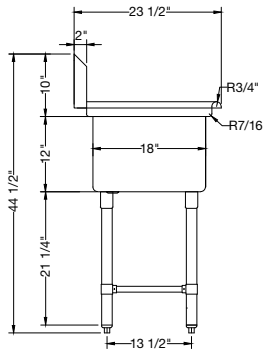

REL-242411-NDB / Bowl Size: 24"x24"x12" / No Drainboard

Stainless Steel Sinks
Two Compartments,
24" Right Drainboard

- High quality stainless steel finish
- Coved corners
- Hand formed and hand welded
- Recessed 3-1/2" corner drain comes standard with all models
- Supplied with stainless steel wall bracket

- 1-1/2" galvanized tubular legs with adjustable ABS bullet feet
- 18 gauge, 200 series stainless steel
- NSF & CSA approved

REL-181811-R24D / Bowl Size: 18"x18"x12" / 24" Right Drainboard

REL-212111-R24 / Bowl Size: 21"x21"x12" / 24" Right Drainboard

REL-242411R24D / Bowl Size: 24"x24"x12" / 24" Right Drainboard

Stainless Steel Sinks
Two Compartments,
24" Left Drainboard

- High quality stainless steel finish
- Coved corners
- Hand formed and hand welded
- Recessed 3-1/2" corner drain comes standard with all models
- Supplied with stainless steel wall bracket

- 1-1/2" galvanized tubular legs with adjustable ABS bullet feet
- 18 gauge, 200 series stainless steel
- NSF & CSA approved

REL-181811-L24D / Bowl Size: 18"x18"x12" / 24" Left Drainboard

REL-212111-L24 / Bowl Size: 21"x21"x12" / 24" Left Drainboard