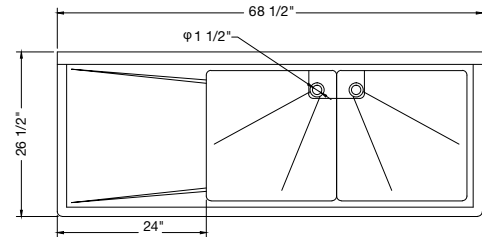

REL-242411-NDB / Bowl Size: 24"x24"x12" / No Drainboard

Stainless Steel Sinks
Two Compartments,
24" Right Drainboard

- High quality stainless steel finish
- Coved corners
- Hand formed and hand welded
- Recessed 3-1/2" corner drain comes standard with all models
- Supplied with stainless steel wall bracket

- 1-1/2" galvanized tubular legs with adjustable ABS bullet feet
- 18 gauge, 200 series stainless steel
- NSF & CSA approved

REL-181811-R24D / Bowl Size: 18"x18"x12" / 24" Right Drainboard

REL-212111-R24 / Bowl Size: 21"x21"x12" / 24" Right Drainboard

REL-242411R24D / Bowl Size: 24"x24"x12" / 24" Right Drainboard

Stainless Steel Sinks
Two Compartments,
24" Left Drainboard

- High quality stainless steel finish
- Coved corners
- Hand formed and hand welded
- Recessed 3-1/2" corner drain comes standard with all models
- Supplied with stainless steel wall bracket

- 1-1/2" galvanized tubular legs with adjustable ABS bullet feet
- 18 gauge, 200 series stainless steel
- NSF & CSA approved

REL-181811-L24D / Bowl Size: 18"x18"x12" / 24" Left Drainboard

REL-212111-L24 / Bowl Size: 21"x21"x12" / 24" Left Drainboard