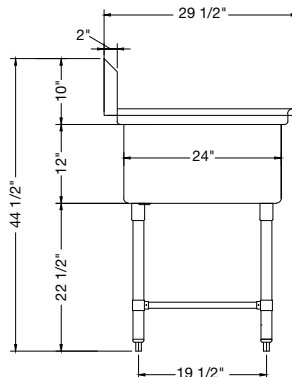

- 1-1/2" galvanized tubular legs with adjustable ABS bullet feet
- 18 gauge, 200 series stainless steel
- NSF & CSA approved

REL-181811-NDB / Bowl Size: 18"x18"x12" / No Drainboard

REL-212111-NDB / Bowl Size: 21"x21"x12" / No Drainboard

REL-242411-NDB / Bowl Size: 24"x24"x12" / No Drainboard

Stainless Steel Sinks
Two Compartments,
24" Right Drainboard

- High quality stainless steel finish
- Coved corners
- Hand formed and hand welded
- Recessed 3-1/2" corner drain comes standard with all models
- Supplied with stainless steel wall bracket

REL-242411R24D / Bowl Size: 24"x24"x12" / 24" Right Drainboard

Stainless Steel Sinks
Two Compartments,
24" Left Drainboard

- High quality stainless steel finish
- Coved corners
- Hand formed and hand welded
- Recessed 3-1/2" corner drain comes standard with all models
- Supplied with stainless steel wall bracket

REL-242411-L24D / Bowl Size: 24"x24"x12" / 24" Left Drainboard

Stainless Steel Sinks
Two Compartments,
24" Left & Right Drainboards

- High quality stainless steel finish
- Coved corners
- Hand formed and hand welded
- Recessed 3-1/2" corner drain comes standard with all models
- Supplied with stainless steel wall bracket
- 1-1/2" galvanized tubular legs with adjustable ABS bullet feet
- 18 gauge, 200 series stainless steel
- NSF & CSA approved