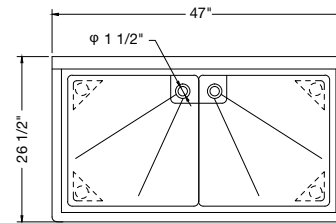

- 1-1/2" galvanized tubular legs with adjustable ABS bullet feet
- 18 gauge, 200 series stainless steel
- NSF & CSA approved

REL-181811-NDB / Bowl Size: 18"x18"x12" / No Drainboard

REL-212111-NDB / Bowl Size: 21"x21"x12" / No Drainboard

REL-242411-NDB / Bowl Size: 24"x24"x12" / No Drainboard

Stainless Steel Sinks
Two Compartments,
24" Right Drainboard

- High quality stainless steel finish
- Coved corners
- Hand formed and hand welded
- Recessed 3-1/2" corner drain comes standard with all models
- Supplied with stainless steel wall bracket

- 1-1/2" galvanized tubular legs with adjustable ABS bullet feet
- 18 gauge, 200 series stainless steel
- NSF & CSA approved

REL-181811-R24D / Bowl Size: 18"x18"x12" / 24" Right Drainboard

REL-212111-R24 / Bowl Size: 21"x21"x12" / 24" Right Drainboard

REL-242411R24D / Bowl Size: 24"x24"x12" / 24" Right Drainboard

Stainless Steel Sinks
Two Compartments,
24" Left Drainboard

- High quality stainless steel finish
- Coved corners
- Hand formed and hand welded
- Recessed 3-1/2" corner drain comes standard with all models
- Supplied with stainless steel wall bracket