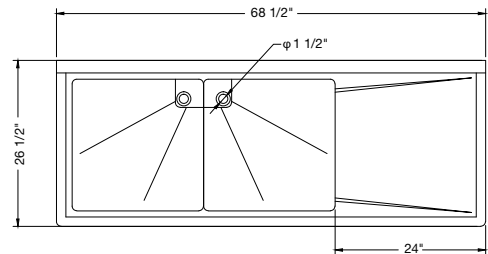

- 1-1/2" galvanized tubular legs with adjustable ABS bullet feet
- 18 gauge, 200 series stainless steel
- NSF & CSA approved

REL-181811-NDB / Bowl Size: 18"x18"x12" / No Drainboard

REL-212111-NDB / Bowl Size: 21"x21"x12" / No Drainboard

REL-242411-NDB / Bowl Size: 24"x24"x12" / No Drainboard

Stainless Steel Sinks
Two Compartments,
24" Right Drainboard

- High quality stainless steel finish
- Coved corners
- Hand formed and hand welded
- Recessed 3-1/2" corner drain comes standard with all models
- Supplied with stainless steel wall bracket

- 1-1/2" galvanized tubular legs with adjustable ABS bullet feet
- 18 gauge, 200 series stainless steel
- NSF & CSA approved

REL-181811-R24D / Bowl Size: 18"x18"x12" / 24" Right Drainboard

REL-212111-R24 / Bowl Size: 21"x21"x12" / 24" Right Drainboard

REL-242411R24D / Bowl Size: 24"x24"x12" / 24" Right Drainboard

Stainless Steel Sinks
Two Compartments,
24" Left Drainboard

- High quality stainless steel finish
- Coved corners
- Hand formed and hand welded
- Recessed 3-1/2" corner drain comes standard with all models
- Supplied with stainless steel wall bracket