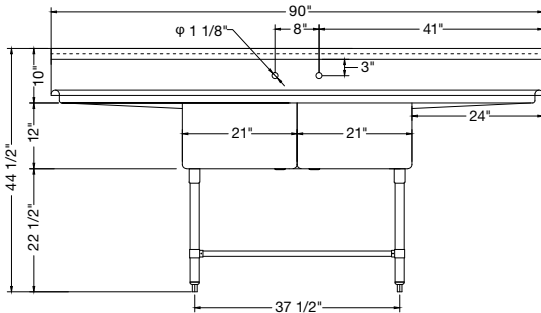

REL-242411R24D / Bowl Size: 24"x24"x12" / 24" Right Drainboard

Stainless Steel Sinks
Two Compartments,
24" Left Drainboard

- High quality stainless steel finish
- Coved corners
- Hand formed and hand welded
- Recessed 3-1/2" corner drain comes standard with all models
- Supplied with stainless steel wall bracket

- 1-1/2" galvanized tubular legs with adjustable ABS bullet feet
- 18 gauge, 200 series stainless steel
- NSF & CSA approved

REL-181811-L24D / Bowl Size: 18"x18"x12" / 24" Left Drainboard

REL-212111-L24 / Bowl Size: 21"x21"x12" / 24" Left Drainboard

REL-242411-L24D / Bowl Size: 24"x24"x12" / 24" Left Drainboard

Stainless Steel Sinks
Two Compartments,
24" Left & Right Drainboards

- High quality stainless steel finish
- Coved corners
- Hand formed and hand welded
- Recessed 3-1/2" corner drain comes standard with all models
- Supplied with stainless steel wall bracket
- 1-1/2" galvanized tubular legs with adjustable ABS bullet feet
- 18 gauge, 200 series stainless steel
- NSF & CSA approved

REL-2121224DB / Bowl Size: 21"x21"x12" / 24" Left & Right Drainboards

REL-242411-LR24 / Bowl Size: 24"x24"x12" / 24" Left & Right Drainboards