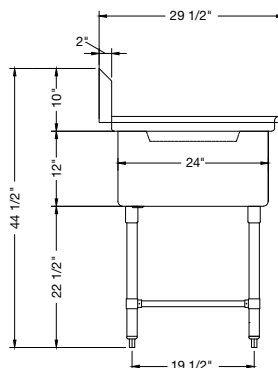

REL-242411-NDB / Bowl Size: 24"x24"x12" / No Drainboard

Stainless Steel Sinks
Two Compartments,
24" Right Drainboard

- High quality stainless steel finish
- Coved corners
- Hand formed and hand welded
- Recessed 3-1/2" corner drain comes standard with all models
- Supplied with stainless steel wall bracket

- 1-1/2" galvanized tubular legs with adjustable ABS bullet feet
- 18 gauge, 200 series stainless steel
- NSF & CSA approved

REL-181811-R24D / Bowl Size: 18"x18"x12" / 24" Right Drainboard

REL-212111-R24 / Bowl Size: 21"x21"x12" / 24" Right Drainboard

REL-242411R24D / Bowl Size: 24"x24"x12" / 24" Right Drainboard

Stainless Steel Sinks
Two Compartments,
24" Left Drainboard

- High quality stainless steel finish
- Coved corners
- Hand formed and hand welded
- Recessed 3-1/2" corner drain comes standard with all models
- Supplied with stainless steel wall bracket

REL-242411-L24D / Bowl Size: 24"x24"x12" / 24" Left Drainboard

Stainless Steel Sinks
Two Compartments,
24" Left & Right Drainboards

- High quality stainless steel finish
- Coved corners
- Hand formed and hand welded
- Recessed 3-1/2" corner drain comes standard with all models
- Supplied with stainless steel wall bracket
- 1-1/2" galvanized tubular legs with adjustable ABS bullet feet
- 18 gauge, 200 series stainless steel
- NSF & CSA approved