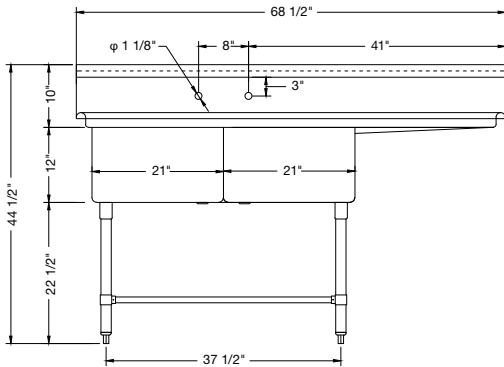

REL-242411-NDB / Bowl Size: 24"x24"x12" / No Drainboard

Stainless Steel Sinks
Two Compartments,
24" Right Drainboard

- High quality stainless steel finish
- Coved corners
- Hand formed and hand welded
- Recessed 3-1/2" corner drain comes standard with all models
- Supplied with stainless steel wall bracket

- 1-1/2" galvanized tubular legs with adjustable ABS bullet feet
- 18 gauge, 200 series stainless steel
- NSF & CSA approved

REL-181811-R24D / Bowl Size: 18"x18"x12" / 24" Right Drainboard

REL-212111-R24 / Bowl Size: 21"x21"x12" / 24" Right Drainboard

REL-242411R24D / Bowl Size: 24"x24"x12" / 24" Right Drainboard

Stainless Steel Sinks
Two Compartments,
24" Left Drainboard

- High quality stainless steel finish
- Coved corners
- Hand formed and hand welded
- Recessed 3-1/2" corner drain comes standard with all models
- Supplied with stainless steel wall bracket

REL-2121224DB / Bowl Size: 21"x21"x12" / 24" Left & Right Drainboards

REL-242411-LR24 / Bowl Size: 24"x24"x12" / 24" Left & Right Drainboards