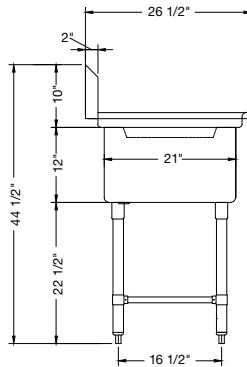

REL-242411-NDB / Bowl Size: 24"x24"x12" / No Drainboard

Stainless Steel Sinks
Two Compartments,
24" Right Drainboard

- High quality stainless steel finish
- Coved corners
- Hand formed and hand welded
- Recessed 3-1/2" corner drain comes standard with all models
- Supplied with stainless steel wall bracket

- 1-1/2" galvanized tubular legs with adjustable ABS bullet feet
- 18 gauge, 200 series stainless steel
- NSF & CSA approved

REL-181811-R24D / Bowl Size: 18"x18"x12" / 24" Right Drainboard

REL-212111-R24 / Bowl Size: 21"x21"x12" / 24" Right Drainboard

REL-242411R24D / Bowl Size: 24"x24"x12" / 24" Right Drainboard

Stainless Steel Sinks
Two Compartments,
24" Left Drainboard

- High quality stainless steel finish
- Coved corners
- Hand formed and hand welded
- Recessed 3-1/2" corner drain comes standard with all models
- Supplied with stainless steel wall bracket

REL-242411-L24D / Bowl Size: 24"x24"x12" / 24" Left Drainboard

Stainless Steel Sinks
Two Compartments,
24" Left & Right Drainboards

- High quality stainless steel finish
- Coved corners
- Hand formed and hand welded
- Recessed 3-1/2" corner drain comes standard with all models
- Supplied with stainless steel wall bracket
- 1-1/2" galvanized tubular legs with adjustable ABS bullet feet
- 18 gauge, 200 series stainless steel
- NSF & CSA approved