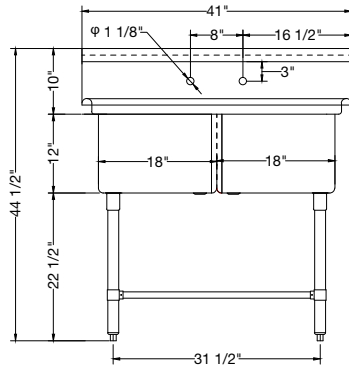

- 1-1/2" galvanized tubular legs with adjustable ABS bullet feet
- 18 gauge, 200 series stainless steel
- NSF & CSA approved

REL-181811-NDB / Bowl Size: 18"x18"x12" / No Drainboard

REL-212111-NDB / Bowl Size: 21"x21"x12" / No Drainboard

REL-242411-NDB / Bowl Size: 24"x24"x12" / No Drainboard

Stainless Steel Sinks
Two Compartments,
24" Right Drainboard

- High quality stainless steel finish
- Coved corners
- Hand formed and hand welded
- Recessed 3-1/2" corner drain comes standard with all models
- Supplied with stainless steel wall bracket

REL-242411R24D / Bowl Size: 24"x24"x12" / 24" Right Drainboard

Stainless Steel Sinks
Two Compartments,
24" Left Drainboard

- High quality stainless steel finish
- Coved corners
- Hand formed and hand welded
- Recessed 3-1/2" corner drain comes standard with all models
- Supplied with stainless steel wall bracket

REL-242411-L24D / Bowl Size: 24"x24"x12" / 24" Left Drainboard

Stainless Steel Sinks
Two Compartments,
24" Left & Right Drainboards

- High quality stainless steel finish
- Coved corners
- Hand formed and hand welded
- Recessed 3-1/2" corner drain comes standard with all models
- Supplied with stainless steel wall bracket
- 1-1/2" galvanized tubular legs with adjustable ABS bullet feet
- 18 gauge, 200 series stainless steel
- NSF & CSA approved