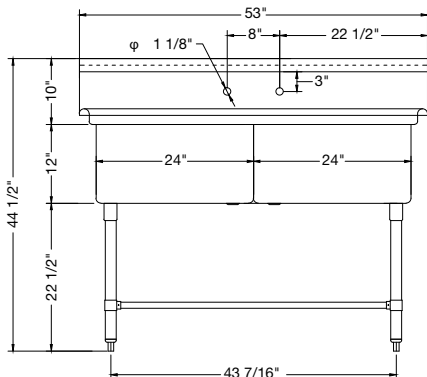

- 1-1/2" galvanized tubular legs with adjustable ABS bullet feet
- 18 gauge, 200 series stainless steel
- NSF & CSA approved

REL-181811-NDB / Bowl Size: 18"x18"x12" / No Drainboard

REL-212111-NDB / Bowl Size: 21"x21"x12" / No Drainboard

REL-242411-NDB / Bowl Size: 24"x24"x12" / No Drainboard

Stainless Steel Sinks
Two Compartments,
24" Right Drainboard

- High quality stainless steel finish
- Coved corners
- Hand formed and hand welded
- Recessed 3-1/2" corner drain comes standard with all models
- Supplied with stainless steel wall bracket

REL-242411R24D / Bowl Size: 24"x24"x12" / 24" Right Drainboard

Stainless Steel Sinks
Two Compartments,
24" Left Drainboard

- High quality stainless steel finish
- Coved corners
- Hand formed and hand welded
- Recessed 3-1/2" corner drain comes standard with all models
- Supplied with stainless steel wall bracket

REL-2121224DB / Bowl Size: 21"x21"x12" / 24" Left & Right Drainboards

REL-242411-LR24 / Bowl Size: 24"x24"x12" / 24" Left & Right Drainboards