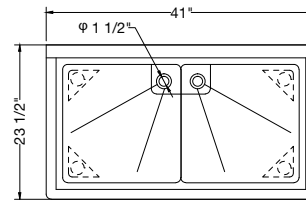

Stainless Steel Sinks
Two Compartments,
No Drainboards

- High quality stainless steel finish
- Covered corners
- Hand formed and hand welded
- Recessed 3-1/2" corner drain comes standard with all models
- Supplied with stainless steel wall bracket

- 1-1/2" galvanized tubular legs with adjustable ABS bullet feet
- 18 gauge, 200 series stainless steel
- NSF & CSA approved

REL-181811-NDB / Bowl Size: 18"x18"x12" / No Drainboard

REL-212111-NDB / Bowl Size: 21"x21"x12" / No Drainboard

REL-242411-NDB / Bowl Size: 24"x24"x12" / No Drainboard

Stainless Steel Sinks
Two Compartments,
24" Right Drainboard

- High quality stainless steel finish
- Coved corners
- Hand formed and hand welded
- Recessed 3-1/2" corner drain comes standard with all models
- Supplied with stainless steel wall bracket

REL-242411R24D / Bowl Size: 24"x24"x12" / 24" Right Drainboard

Stainless Steel Sinks
Two Compartments,
24" Left Drainboard

- High quality stainless steel finish
- Coved corners
- Hand formed and hand welded
- Recessed 3-1/2" corner drain comes standard with all models
- Supplied with stainless steel wall bracket