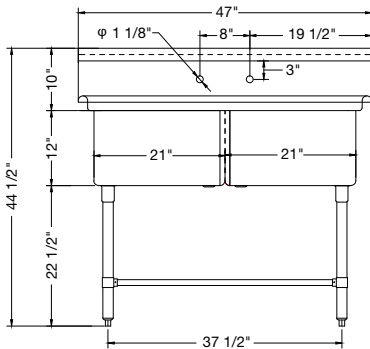

- 1-1/2" galvanized tubular legs with adjustable ABS bullet feet
- 18 gauge, 200 series stainless steel
- NSF & CSA approved

REL-181811-NDB / Bowl Size: 18"x18"x12" / No Drainboard

REL-212111-NDB / Bowl Size: 21"x21"x12" / No Drainboard

REL-242411-NDB / Bowl Size: 24"x24"x12" / No Drainboard

Stainless Steel Sinks
Two Compartments,
24" Right Drainboard

- High quality stainless steel finish
- Coved corners
- Hand formed and hand welded
- Recessed 3-1/2" corner drain comes standard with all models
- Supplied with stainless steel wall bracket

REL-242411R24D / Bowl Size: 24"x24"x12" / 24" Right Drainboard

Stainless Steel Sinks
Two Compartments,
24" Left Drainboard

- High quality stainless steel finish
- Coved corners
- Hand formed and hand welded
- Recessed 3-1/2" corner drain comes standard with all models
- Supplied with stainless steel wall bracket

REL-2121224DB / Bowl Size: 21"x21"x12" / 24" Left & Right Drainboards

REL-242411-LR24 / Bowl Size: 24"x24"x12" / 24" Left & Right Drainboards