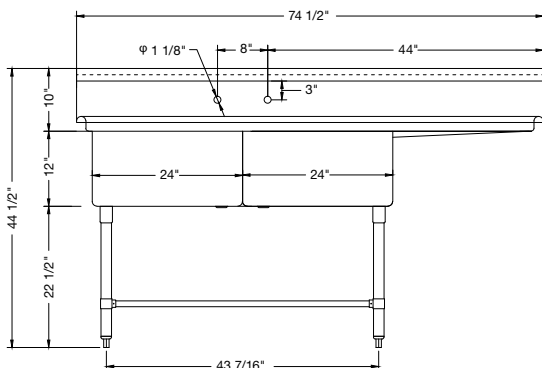

REL-242411-NDB / Bowl Size: 24"x24"x12" / No Drainboard

Stainless Steel Sinks
Two Compartments,
24" Right Drainboard

- High quality stainless steel finish
- Coved corners
- Hand formed and hand welded
- Recessed 3-1/2" corner drain comes standard with all models
- Supplied with stainless steel wall bracket

- 1-1/2" galvanized tubular legs with adjustable ABS bullet feet
- 18 gauge, 200 series stainless steel
- NSF & CSA approved

REL-181811-R24D / Bowl Size: 18"x18"x12" / 24" Right Drainboard

REL-212111-R24 / Bowl Size: 21"x21"x12" / 24" Right Drainboard

REL-242411R24D / Bowl Size: 24"x24"x12" / 24" Right Drainboard

Stainless Steel Sinks
Two Compartments,
24" Left Drainboard

- High quality stainless steel finish
- Coved corners
- Hand formed and hand welded
- Recessed 3-1/2" corner drain comes standard with all models
- Supplied with stainless steel wall bracket

- 1-1/2" galvanized tubular legs with adjustable ABS bullet feet
- 18 gauge, 200 series stainless steel
- NSF & CSA approved

REL-181811-L24D / Bowl Size: 18"x18"x12" / 24" Left Drainboard

REL-212111-L24 / Bowl Size: 21"x21"x12" / 24" Left Drainboard