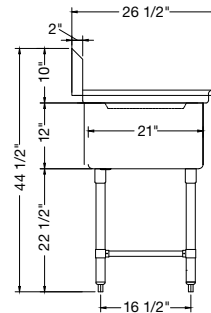

REL-242411R24D / Bowl Size: 24"x24"x12" / 24" Right Drainboard

Stainless Steel Sinks
Two Compartments,
24" Left Drainboard

- High quality stainless steel finish
- Coved corners
- Hand formed and hand welded
- Recessed 3-1/2" corner drain comes standard with all models
- Supplied with stainless steel wall bracket

- 1-1/2" galvanized tubular legs with adjustable ABS bullet feet
- 18 gauge, 200 series stainless steel
- NSF & CSA approved

REL-181811-L24D / Bowl Size: 18"x18"x12" / 24" Left Drainboard

REL-212111-L24 / Bowl Size: 21"x21"x12" / 24" Left Drainboard

REL-242411-L24D / Bowl Size: 24"x24"x12" / 24" Left Drainboard

Stainless Steel Sinks
Two Compartments,
24" Left & Right Drainboards

- High quality stainless steel finish
- Coved corners
- Hand formed and hand welded
- Recessed 3-1/2" corner drain comes standard with all models
- Supplied with stainless steel wall bracket
- 1-1/2" galvanized tubular legs with adjustable ABS bullet feet
- 18 gauge, 200 series stainless steel
- NSF & CSA approved

REL-2121224DB / Bowl Size: 21"x21"x12" / 24" Left & Right Drainboards

REL-242411-LR24 / Bowl Size: 24"x24"x12" / 24" Left & Right Drainboards