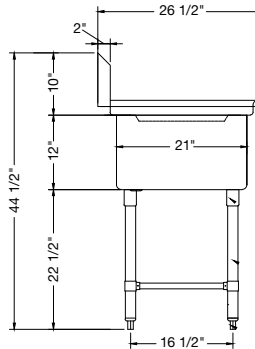

REL-242411R24D / Bowl Size: 24"x24"x12" / 24" Right Drainboard

Stainless Steel Sinks
Two Compartments,
24" Left Drainboard

- High quality stainless steel finish
- Coved corners
- Hand formed and hand welded
- Recessed 3-1/2" corner drain comes standard with all models
- Supplied with stainless steel wall bracket

- 1-1/2" galvanized tubular legs with adjustable ABS bullet feet
- 18 gauge, 200 series stainless steel
- NSF & CSA approved

REL-181811-L24D / Bowl Size: 18"x18"x12" / 24" Left Drainboard

REL-212111-L24 / Bowl Size: 21"x21"x12" / 24" Left Drainboard

REL-242411-L24D / Bowl Size: 24"x24"x12" / 24" Left Drainboard

Stainless Steel Sinks
Two Compartments,
24" Left & Right Drainboards

- High quality stainless steel finish
- Coved corners
- Hand formed and hand welded
- Recessed 3-1/2" corner drain comes standard with all models
- Supplied with stainless steel wall bracket
- 1-1/2" galvanized tubular legs with adjustable ABS bullet feet
- 18 gauge, 200 series stainless steel
- NSF & CSA approved

REL-2121224DB / Bowl Size: 21"x21"x12" / 24" Left & Right Drainboards

REL-242411-LR24 / Bowl Size: 24"x24"x12" / 24" Left & Right Drainboards