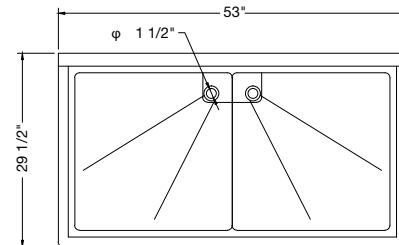

- 1-1/2" galvanized tubular legs with adjustable ABS bullet feet
- 18 gauge, 200 series stainless steel
- NSF & CSA approved

REL-181811-NDB / Bowl Size: 18"x18"x12" / No Drainboard

REL-212111-NDB / Bowl Size: 21"x21"x12" / No Drainboard

REL-242411-NDB / Bowl Size: 24"x24"x12" / No Drainboard

Stainless Steel Sinks
Two Compartments,
24" Right Drainboard

- High quality stainless steel finish
- Coved corners
- Hand formed and hand welded
- Recessed 3-1/2" corner drain comes standard with all models
- Supplied with stainless steel wall bracket

- 1-1/2" galvanized tubular legs with adjustable ABS bullet feet
- 18 gauge, 200 series stainless steel
- NSF & CSA approved

REL-181811-R24D / Bowl Size: 18"x18"x12" / 24" Right Drainboard

REL-212111-R24 / Bowl Size: 21"x21"x12" / 24" Right Drainboard

REL-242411R24D / Bowl Size: 24"x24"x12" / 24" Right Drainboard

Stainless Steel Sinks
Two Compartments,
24" Left Drainboard

- High quality stainless steel finish
- Coved corners
- Hand formed and hand welded
- Recessed 3-1/2" corner drain comes standard with all models
- Supplied with stainless steel wall bracket