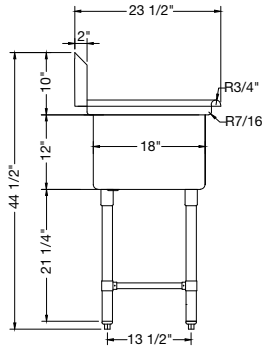

REL-242411R24D / Bowl Size: 24"x24"x12" / 24" Right Drainboard

Stainless Steel Sinks
Two Compartments,
24" Left Drainboard

- High quality stainless steel finish
- Coved corners
- Hand formed and hand welded
- Recessed 3-1/2" corner drain comes standard with all models
- Supplied with stainless steel wall bracket

- 1-1/2" galvanized tubular legs with adjustable ABS bullet feet
- 18 gauge, 200 series stainless steel
- NSF & CSA approved

REL-181811-L24D / Bowl Size: 18"x18"x12" / 24" Left Drainboard

REL-212111-L24 / Bowl Size: 21"x21"x12" / 24" Left Drainboard

REL-242411-L24D / Bowl Size: 24"x24"x12" / 24" Left Drainboard

Stainless Steel Sinks
Two Compartments,
24" Left & Right Drainboards

- High quality stainless steel finish
- Coved corners
- Hand formed and hand welded
- Recessed 3-1/2" corner drain comes standard with all models
- Supplied with stainless steel wall bracket
- 1-1/2" galvanized tubular legs with adjustable ABS bullet feet
- 18 gauge, 200 series stainless steel
- NSF & CSA approved

REL-2121224DB / Bowl Size: 21"x21"x12" / 24" Left & Right Drainboards

REL-242411-LR24 / Bowl Size: 24"x24"x12" / 24" Left & Right Drainboards