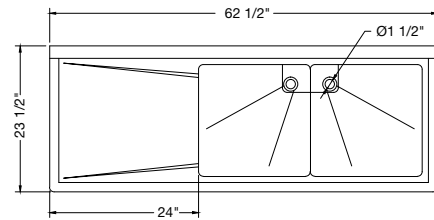

REL-242411-NDB / Bowl Size: 24"x24"x12" / No Drainboard

Stainless Steel Sinks
Two Compartments,
24" Right Drainboard

- High quality stainless steel finish
- Coved corners
- Hand formed and hand welded
- Recessed 3-1/2" corner drain comes standard with all models
- Supplied with stainless steel wall bracket

- 1-1/2" galvanized tubular legs with adjustable ABS bullet feet
- 18 gauge, 200 series stainless steel
- NSF & CSA approved

REL-181811-R24D / Bowl Size: 18"x18"x12" / 24" Right Drainboard

REL-212111-R24 / Bowl Size: 21"x21"x12" / 24" Right Drainboard

REL-242411R24D / Bowl Size: 24"x24"x12" / 24" Right Drainboard

Stainless Steel Sinks
Two Compartments,
24" Left Drainboard

- High quality stainless steel finish
- Coved corners
- Hand formed and hand welded
- Recessed 3-1/2" corner drain comes standard with all models
- Supplied with stainless steel wall bracket

- 1-1/2" galvanized tubular legs with adjustable ABS bullet feet
- 18 gauge, 200 series stainless steel
- NSF & CSA approved

REL-181811-L24D / Bowl Size: 18"x18"x12" / 24" Left Drainboard

REL-212111-L24 / Bowl Size: 21"x21"x12" / 24" Left Drainboard