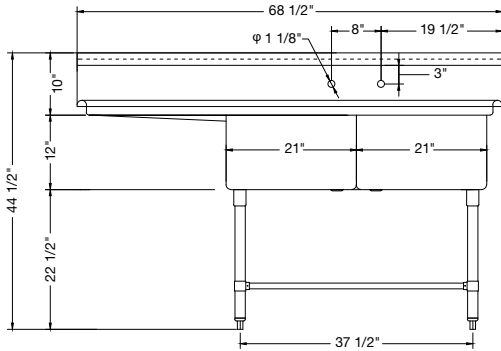

- 1-1/2" galvanized tubular legs with adjustable ABS bullet feet
- 18 gauge, 200 series stainless steel
- NSF & CSA approved

REL-181811-R24D / Bowl Size: 18"x18"x12" / 24" Right Drainboard

REL-212111-R24 / Bowl Size: 21"x21"x12" / 24" Right Drainboard

REL-242411R24D / Bowl Size: 24"x24"x12" / 24" Right Drainboard

Stainless Steel Sinks
Two Compartments,
24" Left Drainboard

- High quality stainless steel finish
- Coved corners
- Hand formed and hand welded
- Recessed 3-1/2" corner drain comes standard with all models
- Supplied with stainless steel wall bracket

- 1-1/2" galvanized tubular legs with adjustable ABS bullet feet
- 18 gauge, 200 series stainless steel
- NSF & CSA approved

REL-181811-L24D / Bowl Size: 18"x18"x12" / 24" Left Drainboard

REL-212111-L24 / Bowl Size: 21"x21"x12" / 24" Left Drainboard

REL-242411-L24D / Bowl Size: 24"x24"x12" / 24" Left Drainboard

Stainless Steel Sinks
Two Compartments,
24" Left & Right Drainboards

- High quality stainless steel finish
- Coved corners
- Hand formed and hand welded
- Recessed 3-1/2" corner drain comes standard with all models
- Supplied with stainless steel wall bracket
- 1-1/2" galvanized tubular legs with adjustable ABS bullet feet
- 18 gauge, 200 series stainless steel
- NSF & CSA approved