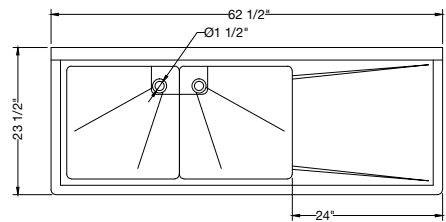

- 1-1/2" galvanized tubular legs with adjustable ABS bullet feet
- 18 gauge, 200 series stainless steel
- NSF & CSA approved

REL-181811-NDB / Bowl Size: 18"x18"x12" / No Drainboard

REL-212111-NDB / Bowl Size: 21"x21"x12" / No Drainboard

REL-242411-NDB / Bowl Size: 24"x24"x12" / No Drainboard

Stainless Steel Sinks
Two Compartments,
24" Right Drainboard

- High quality stainless steel finish
- Coved corners
- Hand formed and hand welded
- Recessed 3-1/2" corner drain comes standard with all models
- Supplied with stainless steel wall bracket

- 1-1/2" galvanized tubular legs with adjustable ABS bullet feet
- 18 gauge, 200 series stainless steel
- NSF & CSA approved

REL-181811-R24D / Bowl Size: 18"x18"x12" / 24" Right Drainboard

REL-212111-R24 / Bowl Size: 21"x21"x12" / 24" Right Drainboard

REL-242411R24D / Bowl Size: 24"x24"x12" / 24" Right Drainboard

Stainless Steel Sinks
Two Compartments,
24" Left Drainboard

- High quality stainless steel finish
- Coved corners
- Hand formed and hand welded
- Recessed 3-1/2" corner drain comes standard with all models
- Supplied with stainless steel wall bracket