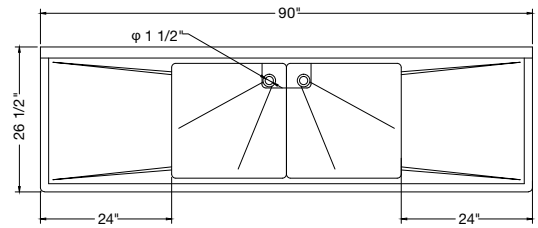

REL-242411R24D / Bowl Size: 24"x24"x12" / 24" Right Drainboard

Stainless Steel Sinks
Two Compartments,
24" Left Drainboard

- High quality stainless steel finish
- Coved corners
- Hand formed and hand welded
- Recessed 3-1/2" corner drain comes standard with all models
- Supplied with stainless steel wall bracket

- 1-1/2" galvanized tubular legs with adjustable ABS bullet feet
- 18 gauge, 200 series stainless steel
- NSF & CSA approved

REL-181811-L24D / Bowl Size: 18"x18"x12" / 24" Left Drainboard

REL-212111-L24 / Bowl Size: 21"x21"x12" / 24" Left Drainboard

REL-242411-L24D / Bowl Size: 24"x24"x12" / 24" Left Drainboard

Stainless Steel Sinks
Two Compartments,
24" Left & Right Drainboards

- High quality stainless steel finish
- Coved corners
- Hand formed and hand welded
- Recessed 3-1/2" corner drain comes standard with all models
- Supplied with stainless steel wall bracket
- 1-1/2" galvanized tubular legs with adjustable ABS bullet feet
- 18 gauge, 200 series stainless steel
- NSF & CSA approved

REL-2121224DB / Bowl Size: 21"x21"x12" / 24" Left & Right Drainboards

REL-242411-LR24 / Bowl Size: 24"x24"x12" / 24" Left & Right Drainboards