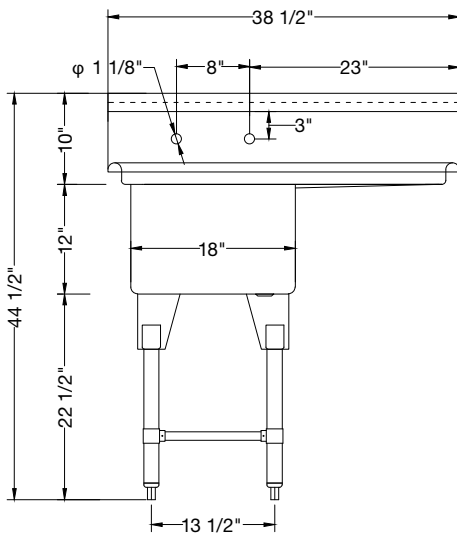

REL-181811-CD
Bowl Size: 18"x18"x12"
No Drainboards

REL-212111-CD
Bowl Size: 21"x21"x12"
No Drainboards

REL-242411-CD
Bowl Size: 24"x24"x12"
No Drainboards

For complete information and specifications on all Reliant products, visit www.paragondirect.ca

Stainless Steel Sinks
One Compartment,
Single 18" Drainboard

- High quality stainless steel finish
- Coved corners
- Hand formed and hand welded
- Recessed 3-1/2" corner drain comes standard with all models
- Supplied with stainless steel wall bracket

- 1-1/2" galvanized tubular legs with adjustable ABS bullet feet
- 18 gauge, 200 series stainless steel
- NSF & CSA approved

REL-181811-R18 / Bowl Size: 18"x18"x12" / 18" Right Drainboard

REL-181811-L18 / Bowl Size: 18"x18"x12" / 18" Left Drainboard