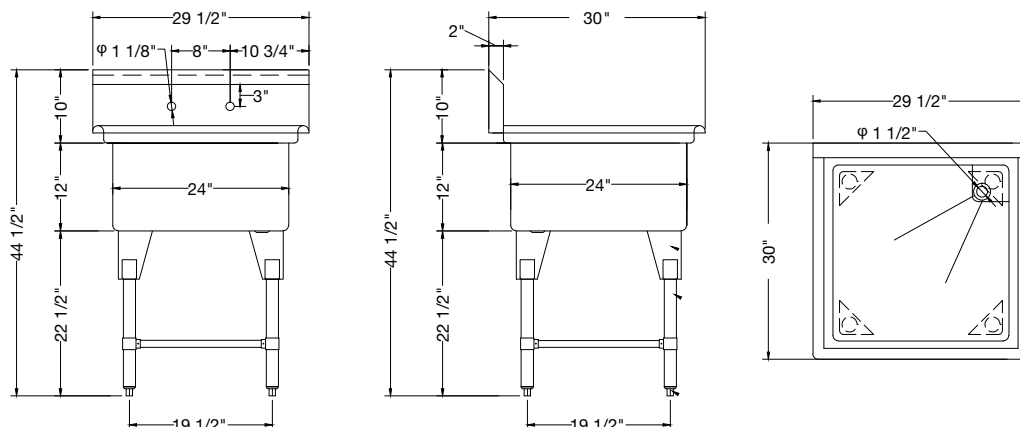

Stainless Steel Sinks

One Compartment, Optional Drainboard Configurations

- High quality stainless steel finish
- Coved corners
- Hand formed and hand welded
- Recessed 3-1/2" corner drain comes standard
- Supplied with stainless steel wall bracket
- 1-1/2" galvanized tubular legs with adjustable ABS bullet feet
- 18 gauge, 200 series stainless steel
- NSF & CSA approved

Specifications subject to change without notice.

**Refer to the following pages
for drawings and dimensions**

Stainless Steel Sinks
One Compartment,
No Drainboards

- High quality stainless steel finish
- Coved corners
- Hand formed and hand welded
- Recessed 3-1/2" corner drain comes standard with all models
- Supplied with stainless steel wall bracket
- 1-1/2" galvanized tubular legs with adjustable ABS bullet feet
- 18 gauge, 200 series stainless steel
- NSF & CSA approved

REL-181811-CD
Bowl Size: 18"x18"x12"
No Drainboards

REL-212111-CD
Bowl Size: 21"x21"x12"
No Drainboards

REL-242411-CD
Bowl Size: 24"x24"x12"
No Drainboards

For complete information and specifications on all Reliant products, visit www.paragondirect.ca

- 1-1/2" galvanized tubular legs with adjustable ABS bullet feet
- 18 gauge, 200 series stainless steel
- NSF & CSA approved

REL-181811-R18 / Bowl Size: 18"x18"x12" / 18" Right Drainboard

REL-181811-L18 / Bowl Size: 18"x18"x12" / 18" Left Drainboard