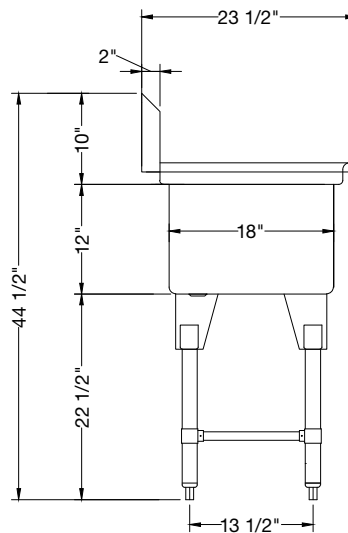

REL-181811-CD
Bowl Size: 18"x18"x12"
No Drainboards

REL-212111-CD
Bowl Size: 21"x21"x12"
No Drainboards

REL-242411-CD
Bowl Size: 24"x24"x12"
No Drainboards

For complete information and specifications on all Reliant products, visit www.paragondirect.ca

Stainless Steel Sinks
One Compartment,
Single 18" Drainboard

- High quality stainless steel finish
- Coved corners
- Hand formed and hand welded
- Recessed 3-1/2" corner drain comes standard with all models
- Supplied with stainless steel wall bracket

- 1-1/2" galvanized tubular legs with adjustable ABS bullet feet
- 18 gauge, 200 series stainless steel
- NSF & CSA approved

REL-181811-R18 / Bowl Size: 18"x18"x12" / 18" Right Drainboard

REL-181811-L18 / Bowl Size: 18"x18"x12" / 18" Left Drainboard