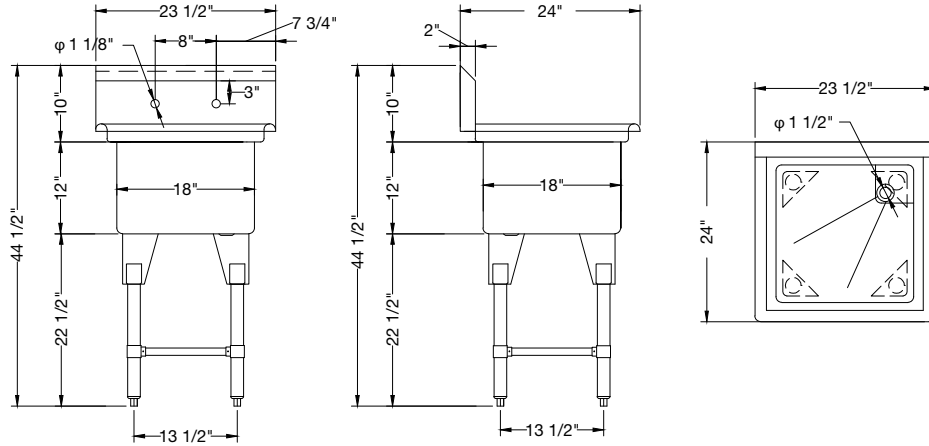

Stainless Steel Sinks

One Compartment, Optional Drainboard Configurations

- High quality stainless steel finish
- Coved corners
- Hand formed and hand welded
- Recessed 3-1/2" corner drain comes standard
- Supplied with stainless steel wall bracket
- 1-1/2" galvanized tubular legs with adjustable ABS bullet feet
- 18 gauge, 200 series stainless steel
- NSF & CSA approved

REL-181811-CD	- 1 Compartment (18"x18"x12") - No Drainboard
REL-212111-CD	- 1 Compartment (21"x21"x12") - No Drainboard
REL-242411-CD	- 1 Compartment (24"x24"x12") - No Drainboard
REL-181811-L18	- 1 Compartment (18"x18"x12") - 18" Left Drainboard
REL-181811-R18	- 1 Compartment (18"x18"x12") - 18" Right Drainboard

REL-181811-CD
Bowl Size: 18"x18"x12"
No Drainboards

REL-212111-CD
Bowl Size: 21"x21"x12"
No Drainboards

REL-242411-CD
Bowl Size: 24"x24"x12"
No Drainboards

For complete information and specifications on all Reliant products, visit www.paragondirect.ca

- 1-1/2" galvanized tubular legs with adjustable ABS bullet feet
- 18 gauge, 200 series stainless steel
- NSF & CSA approved

REL-181811-R18 / Bowl Size: 18"x18"x12" / 18" Right Drainboard

REL-181811-L18 / Bowl Size: 18"x18"x12" / 18" Left Drainboard