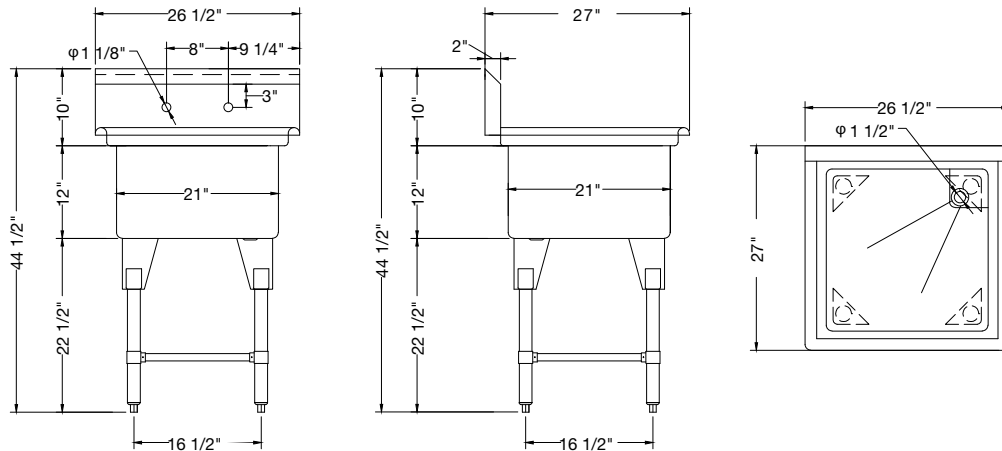

Stainless Steel Sinks

One Compartment, Optional Drainboard Configurations

- High quality stainless steel finish
- Coved corners
- Hand formed and hand welded
- Recessed 3-1/2" corner drain comes standard
- Supplied with stainless steel wall bracket
- 1-1/2" galvanized tubular legs with adjustable ABS bullet feet
- 18 gauge, 200 series stainless steel
- NSF & CSA approved

REL-181811-CD	- 1 Compartment (18"x18"x12") - No Drainboard
REL-212111-CD	- 1 Compartment (21"x21"x12") - No Drainboard
REL-242411-CD	- 1 Compartment (24"x24"x12") - No Drainboard
REL-181811-L18	- 1 Compartment (18"x18"x12") - 18" Left Drainboard
REL-181811-R18	- 1 Compartment (18"x18"x12") - 18" Right Drainboard

REL-181811-CD
Bowl Size: 18"x18"x12"
No Drainboards

REL-212111-CD
Bowl Size: 21"x21"x12"
No Drainboards

REL-242411-CD
Bowl Size: 24"x24"x12"
No Drainboards

For complete information and specifications on all Reliant products, visit www.paragondirect.ca

- 1-1/2" galvanized tubular legs with adjustable ABS bullet feet
- 18 gauge, 200 series stainless steel
- NSF & CSA approved

REL-181811-R18 / Bowl Size: 18"x18"x12" / 18" Right Drainboard

REL-181811-L18 / Bowl Size: 18"x18"x12" / 18" Left Drainboard