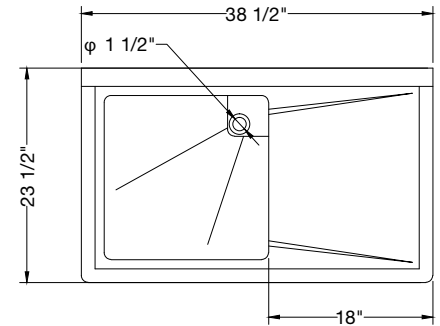

REL-181811-CD	- 1 Compartment (18"x18"x12") - No Drainboard
REL-212111-CD	- 1 Compartment (21"x21"x12") - No Drainboard
REL-242411-CD	- 1 Compartment (24"x24"x12") - No Drainboard
REL-181811-L18	- 1 Compartment (18"x18"x12") - 18" Left Drainboard
REL-181811-R18	- 1 Compartment (18"x18"x12") - 18" Right Drainboard

REL-181811-CD
Bowl Size: 18"x18"x12"
No Drainboards

REL-212111-CD
Bowl Size: 21"x21"x12"
No Drainboards

REL-242411-CD
Bowl Size: 24"x24"x12"
No Drainboards

For complete information and specifications on all Reliant products, visit www.paragondirect.ca

Stainless Steel Sinks
One Compartment,
Single 18" Drainboard

- High quality stainless steel finish
- Coved corners
- Hand formed and hand welded
- Recessed 3-1/2" corner drain comes standard with all models
- Supplied with stainless steel wall bracket

- 1-1/2" galvanized tubular legs with adjustable ABS bullet feet
- 18 gauge, 200 series stainless steel
- NSF & CSA approved

REL-181811-R18 / Bowl Size: 18"x18"x12" / 18" Right Drainboard

REL-181811-L18 / Bowl Size: 18"x18"x12" / 18" Left Drainboard