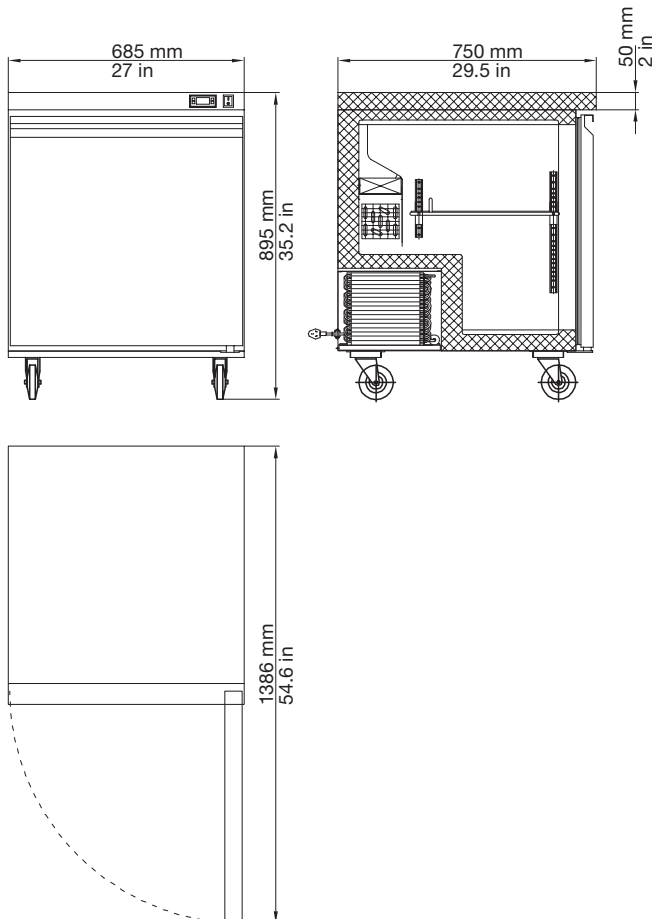

RXUC-27F

27" Single Solid Door Undercounter Freezer

- Stainless steel interior and exterior, aluminum back. Option of bright white aluminum interior available.
- Refrigeration system keeps food at safe temperatures between -8°F and 0°F (-22°C to -18°C).
- Self-Closing doors with 90 degree stay-open feature.
- Shelves: Adjustable heavy-duty PVC coated shelves.
- Option of Backsplashes available.
- Option of different handles available.
- Electronic control system makes it easy to adjust temperature set point and defrost frequency.
- Preinstalled heavy-duty casters with brakes.
- Removable installation board makes it easy to access condenser coil for cleaning and service.
- Refrigerant: HYDRO-CARBON R290.

Exterior Dimensions WxDxH (in)	27 x 29.5 x 35.2
Interior Dimensions WxDxH (in)	22 x 23 x 24
Packing Dimensions WxDxH (in)	29 x 32 x 36
Interior Volume (gross) cu ft	6
Temperature Range (F)	-8°F - 0°F
Compressor Power (HP)	1/5
Refrigerant	R290
Isolation Material	Polyurethane (C-PENTANE)
Cooling System	Ventilated
Defrosting	Automatic
Net Weight lbs	159
Shipping Weight lbs	216
Temperature Display	Yes
Doors	1
Self Closing Door	Yes
Lock Mounted	No
Shelves	1
Housing Material	SS430
Door/Lid Material	SS430
Liner Material	SS304
Shelf Material	Plastic Coated Steel
Type of Controller	Digital
Shelf Loading lbs/pc	90
Climate Rating (°F)	100
Connection Rating Amp/Watts	2.1 amps
Voltage/Frequency	115V/60HZ

Specifications subject to change without notice. Dimensions rounded up to the nearest 1/8".

Warranty: 1 year parts and labour; 5 year compressor.